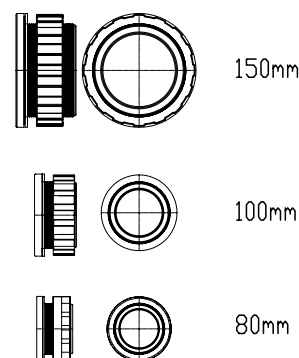

Micron Side Mount Deep Bed Optional Extras

Waterco Micron Side Mount Deep Bed Commercial filters are now available with the option of:

1. 50mm, 80mm, 100mm or 150mm sight glasses.
2. 200mm, 320mm to 420mm x 320mm lateral manholes.
3. Fibreglass reinforced vinyl ester for improved resistance.
4. Extra reinforcement to increase the working pressure rating to 600 kPa (87psi) and 800 kPa (116 psi).

COMMERCIAL FIBREGLASS : OPTIONAL EXTRAS

Part Number	Product Description	Nominal Size
62350	Sight Glass 50mm applicable to SMD/SMDD400 to 2500	
62380	Sight Glass 80mm applicable to SMD/SMDD900 to 2500	
623100	Sight Glass 100mm applicable to SMD/SMDD1050 to 2500	
620947	Lateral Manhole 420mm x 320mm applicable to SMD/SMDD/SPDD1200 and above; and MD	
620949	Lateral Manhole 320mm dia applicable to SMD/SMDD/SPDD1050 and above; and M/MD1200 to 2500	
6209490	Lateral Manhole 200mm applicable to SMD/SMDD/SPDD600 and above; and M/MD	

Side hatch / Lateral manhole cover

Sight Glass

DUAL PRESSURE GAUGE PANEL

Part Number	Product Description	Nominal Size
621639	Dual Pressure Gauge Panel	