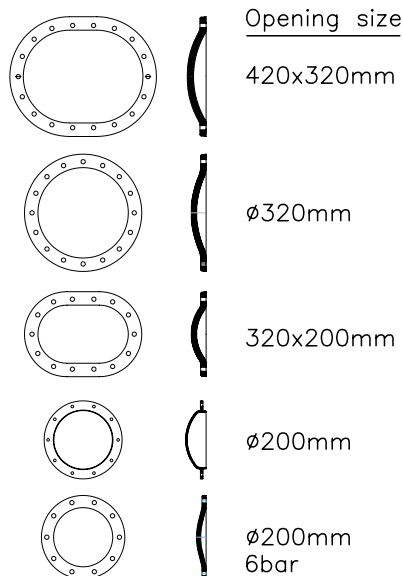

Micron Side Mount Deep Bed Optional Extras

Waterco Micron Side Mount Deep Bed Commercial filters are now available with the option of:

1. 50mm, 80mm, 100mm or 150mm sight glasses.
2. 200mm, 320mm to 420mm x 320mm lateral manholes.
3. Fibreglass reinforced vinyl ester for improved resistance.
4. Extra reinforcement to increase the working pressure rating to 600 kPa (87psi) and 800 kPa (116 psi).

COMMERCIAL FIBREGLASS : OPTIONAL EXTRAS

Part Number	Product Description	Nominal Size
62350	Sight Glass 50mm applicable to SMD/SMDD400 to 2500	
62380	Sight Glass 80mm applicable to SMD/SMDD900 to 2500	
623100	Sight Glass 100mm applicable to SMD/SMDD1050 to 2500	
620947	Lateral Manhole 420mm x 320mm applicable to SMD/SMDD/SPDD1200 and above; and MD	
620949	Lateral Manhole 320mm dia applicable to SMD/SMDD/SPDD1050 and above; and M/MD1200 to 2500	
6209490	Lateral Manhole 200mm applicable to SMD/SMDD/SPDD600 and above; and M/MD	

Side hatch / Lateral manhole cover

Sight Glass

DUAL PRESSURE GAUGE PANEL

Part Number	Product Description	Nominal Size
621639	Dual Pressure Gauge Panel	