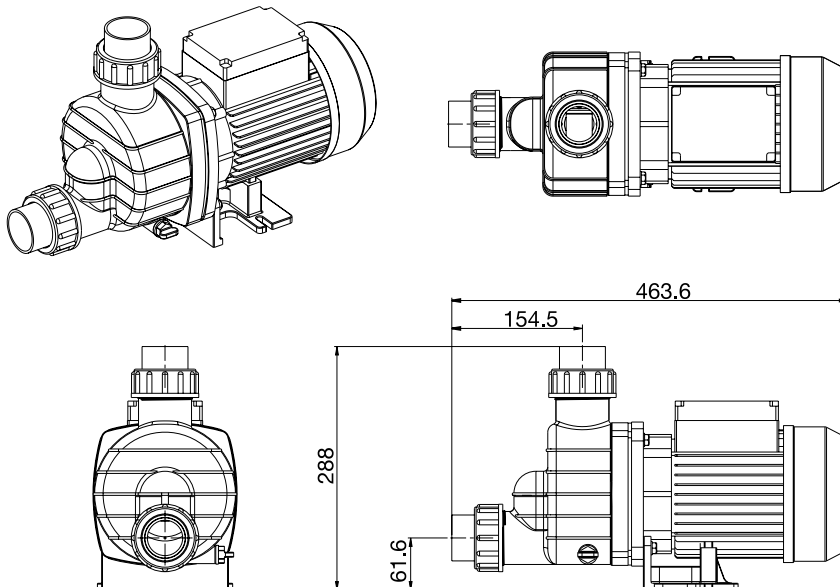

High performance solar pumps

AQUASTREAM SOLAR PUMPS

Part Number	Product Description	Nominal Size
24530500	Aquastream MKII Solar 050	0.50hp
24530750	Aquastream MKII Solar 075	0.75hp
24531000	Aquastream MKII Solar 100	1.00hp
24531250	Aquastream MKII Solar 125	1.25hp
24531500	Aquastream MKII Solar 150	1.50hp

Model	Nominal HP	kW	Amps	Total Length (mm)	Motor Frame (mm)	Inlet/Outlet
Aquastream Solar 50	0.5	0.58	2.5	465	63	40mm ports x / 40mm unions
Aquastream Solar 75	0.75	0.65	3.0	465	63	40mm ports x / 40mm unions
Aquastream Solar 100	1.00	0.76	3.33	465	63	40mm ports x / 40mm unions
Aquastream Solar 125	1.25	0.88	3.9	465	63	40mm ports x / 40mm unions
Aquastream Solar 150	1.50	1.15	5.0	465	72	40mm ports x / 40mm unions

Phase	Volts	Cycle	RPM
1	220-240	50	2860

Dimensions

Warranty

Pumps	3 years (conditional) *
Wet End	3 years
Motor, mechanical seal, O' ring, basket & impeller	2 years
Commercial applications	1 year
Labour	1 year