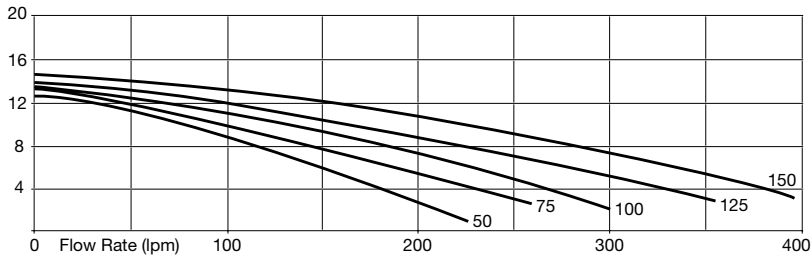

Rainbow Pool Products

PO Box 2388, Mansfield Qld 4122

Telephone STD 61-7-3849 5385

Facsimile STD 61-7-3849 5384

Email: info@rainbowpoolproducts.com.au

Web: www.rainbowpoolproducts.com.au

Aquastream Solar Pumps

High performance solar pumps

AQUASTREAM SOLAR PUMPS

Part Number	Product Description	Nominal Size
24530500	Aquastream MKII Solar 050	0.50hp
24530750	Aquastream MKII Solar 075	0.75hp
24531000	Aquastream MKII Solar 100	1.00hp
24531250	Aquastream MKII Solar 125	1.25hp
24531500	Aquastream MKII Solar 150	1.50hp

Aquastream Solar Pump Performance Chart

Aquastream solar pumps incorporate essential features required to make them compatible with solar pool heating systems.

- Protected by secondary seal.

Specifications

Model	Nominal HP	kW	Amps	Total Length (mm)	Motor Frame (mm)	Inlet/Outlet
Aquastream Solar 50	0.5	0.58	2.5	465	63	40mm ports x / 40mm unions
Aquastream Solar 75	0.75	0.65	3.0	465	63	40mm ports x / 40mm unions
Aquastream Solar 100	1.00	0.76	3.33	465	63	40mm ports x / 40mm unions
Aquastream Solar 125	1.25	0.88	3.9	465	63	40mm ports x / 40mm unions
Aquastream Solar 150	1.50	1.15	5.0	465	72	40mm ports x / 40mm unions

Phase	Volts	Cycle	RPM
1	220-240	50	2860