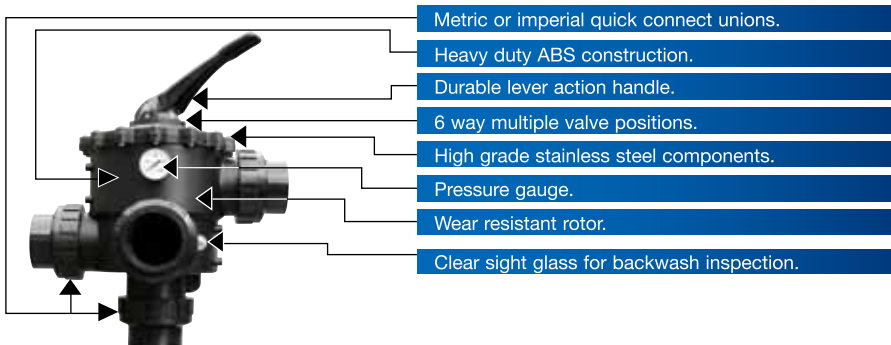

MPV KITS FOR MICRON SAND FILTERS

Part Number	Product Description	
2280422	TM 40mm MPV Clamp w BU	Thermoplastic T400 - T600 Clamp Type
228042	TM 40mm MPV c/w BU	Micron S500 - S700
2280441	TM 40mm MPV c/w BU (6way 4bar)	Micron S500 - S700
2290421	SM 40mm MPV	Micron SM400 - SM600 8" neck w 40mm Micron SMDD600 8" neck w 40mm
2290491	SM 40mmMK2 MPV c/w P Kit	Micron SM600 8" neck w 50mm
2390495	DE SM 40mm MPV c/w P Kit	Astra DE P2027
228053	TM 50mm MPV c/w BU	Micron S702 - S1200 Micron SD750, SD900
2290512	SM 50mm MPV	Micron SM700 - SM900 8" neck w 50mm Micron SMDD750 - SMDD900 8" neck w 50mm Micron SMDD1050 w 50mm connection
23905832	DE SM 50mm MPV c/w P Kit	Astra DE P2036, P2048
2290820	SM 80mm MPV c/w P Kit	Micron SM1050 - SM1600 w 80mm Micron SMDD900 - SMDD1400 w 80mm
2291005	SM100mm MPV c/w P Kit	Micron SM1600 - SM2000

Multiport Valve Main Functions

- Filter** - downward flow through the filter bed to outlet
- Backwash** - upward flow through the filter bed to waste
- Rinse** - downward flow through the filter bed to waste
- Waste** - bypass the filter bed to waste
- Re-circulate** - bypass the filter bed to outlet
- Closed** - no flow to the filter

Cleansing a filter simply requires shifting the Multiport lever from the “filter” position to the “backwash” position, which reverses the flow of water in the filter, flushing the filter bed.

Warranty

Waterco Multiport valves are covered by 1 year warranty.