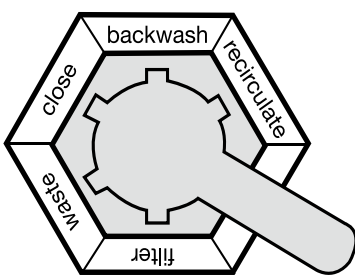

MPV KITS FOR MICRON SAND FILTERS

Part Number	Product Description	
2280422	TM 40mm MPV Clamp w BU	Thermoplastic T400 - T600 Clamp Type
228042	TM 40mm MPV c/w BU	Micron S500 - S700
2280441	TM 40mm MPV c/w BU (6way 4bar)	Micron S500 - S700
2290421	SM 40mm MPV	Micron SM400 - SM600 8" neck w 40mm Micron SMDD600 8" neck w 40mm
2290491	SM 40mmMK2 MPV c/w P Kit	Micron SM600 8" neck w 50mm
2390495	DE SM 40mm MPV c/w P Kit	Astra DE P2027
228053	TM 50mm MPV c/w BU	Micron S702 - S1200 Micron SD750, SD900
2290512	SM 50mm MPV	Micron SM700 - SM900 8" neck w 50mm Micron SMDD750 - SMDD900 8" neck w 50mm Micron SMDD1050 w 50mm connection
23905832	DE SM 50mm MPV c/w P Kit	Astra DE P2036, P2048
2290820	SM 80mm MPV c/w P Kit	Micron SM1050 - SM1600 w 80mm Micron SMDD900 - SMDD1400 w 80mm
2291005	SM100mm MPV c/w P Kit	Micron SM1600 - SM2000

Multiport Valve Main Functions

- Filter** - downward flow through the filter bed to outlet
- Backwash** - upward flow through the filter bed to waste
- Rinse** - downward flow through the filter bed to waste
- Waste** - bypass the filter bed to waste
- Re-circulate** - bypass the filter bed to outlet
- Closed** - no flow to the filter