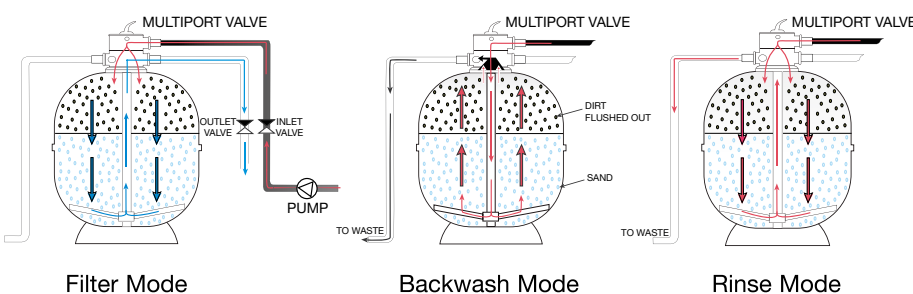

MPV KITS FOR MICRON SAND FILTERS

Part Number	Product Description	
2280422	TM 40mm MPV Clamp w BU	Thermoplastic T400 - T600 Clamp Type
228042	TM 40mm MPV c/w BU	Micron S500 - S700
2280441	TM 40mm MPV c/w BU (6way 4bar)	Micron S500 - S700
2290421	SM 40mm MPV	Micron SM400 - SM600 8" neck w 40mm Micron SMDD600 8" neck w 40mm
2290491	SM 40mmMK2 MPV c/w P Kit	Micron SM600 8" neck w 50mm
2390495	DE SM 40mm MPV c/w P Kit	Astra DE P2027
228053	TM 50mm MPV c/w BU	Micron S702 - S1200 Micron SD750, SD900
2290512	SM 50mm MPV	Micron SM700 - SM900 8" neck w 50mm Micron SMDD750 - SMDD900 8" neck w 50mm Micron SMDD1050 w 50mm connection
23905832	DE SM 50mm MPV c/w P Kit	Astra DE P2036, P2048
2290820	SM 80mm MPV c/w P Kit	Micron SM1050 - SM1600 w 80mm Micron SMDD900 - SMDD1400 w 80mm
2291005	SM100mm MPV c/w P Kit	Micron SM1600 - SM2000

Multiport Valve Main Functions

- Filter** - downward flow through the filter bed to outlet
- Backwash** - upward flow through the filter bed to waste
- Rinse** - downward flow through the filter bed to waste
- Waste** - bypass the filter bed to waste
- Re-circulate** - bypass the filter bed to outlet
- Closed** - no flow to the filter

Cleansing a filter simply requires shifting the Multiport lever from the “filter” position to the “backwash” position, which reverses the flow of water in the filter, flushing the filter bed.

Warranty

Waterco Multiport valves are covered by 1 year warranty.