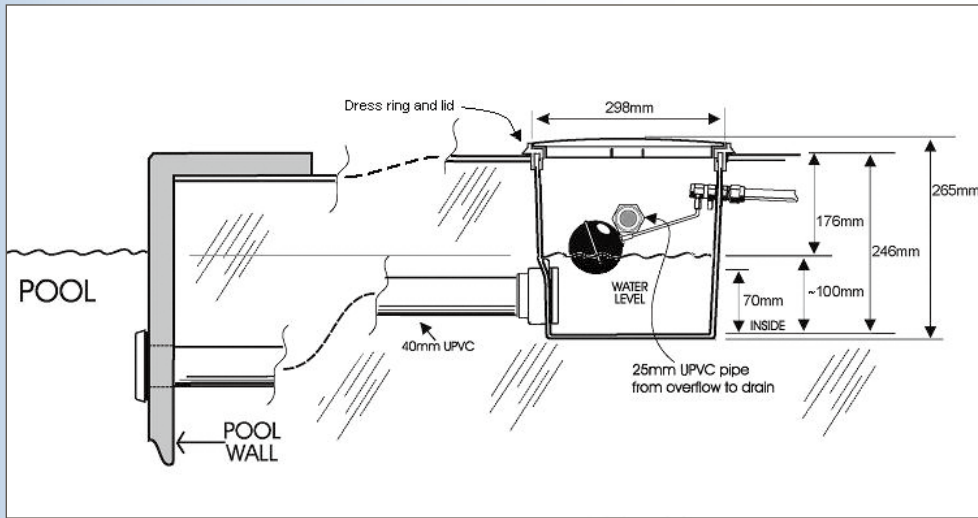

Automatic Water Leveller

Ensuring the right water level, for peace of mind.

The Waterco Automatic Water Leveller adds to the leisure time of the pool owner by eliminating the need to keep an eye on the water level.

- Fully automatic operation
- Overflow connection
- Child resistant lock down lid assembly.
- Simple servicing and connection

By maintaining the correct water level, the Automatic Water Leveller eliminates the risk of an expensive pump failure brought about by starvation of water through evaporation or leakage.

The Waterco Automatic Water Leveller is placed in the ground at a convenient location near the pool and plumbed to a separate pool inlet and also to the fresh water supply. The leveller remains inactive until the pool water level drops below or rises above the correct point at which time it will restore the right level by adding or draining water as the situation requires.

Skimmer Box Extension Ring

If the unit is to be installed so that the deck lid will not be secured to the skimmer body, Waterco recommends using a skimmer Extension Ring (624105) for trouble free installation. Using the Extension Ring will prevent misalignment of the Deck Ring and the skimmer body. This will eliminate problems caused by concrete intruding into the skimmer box cavity. The Extension Ring will ensure there are no problems inserting/removing vacuum plates or other similar devices. An individual Extension Ring offers an extension of 60mm and can be piggybacked to give further extension of any multiples if required. (eg 120mm , 180mm etc). The Extension Ring sits snugly on top of the Autoleveller between the Autoleveller body and the Deck Ring and is strong enough to hold its shape during concreting. The Deck Ring also can be secured to the Extension Ring if required.