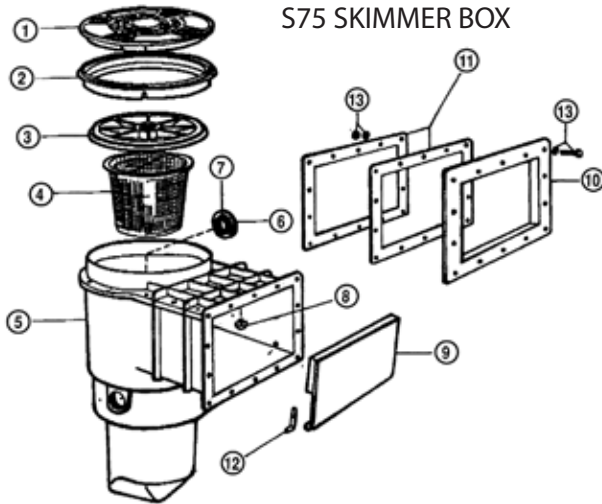

SPARE PARTS DIAGRAM

Skimmer Boxes

(Waterco S75 / Supaskimmer / Fulflo / Paramount SP5000)

Rainbow Pool Products

PO Box 2388, Mansfield Qld 4122

Telephone STD 61-7-3849 5385

Facsimile STD 61-7-3849 5384

Email: info@rainbowpoolproducts.com.au

Web: www.rainbowpoolproducts.com.au