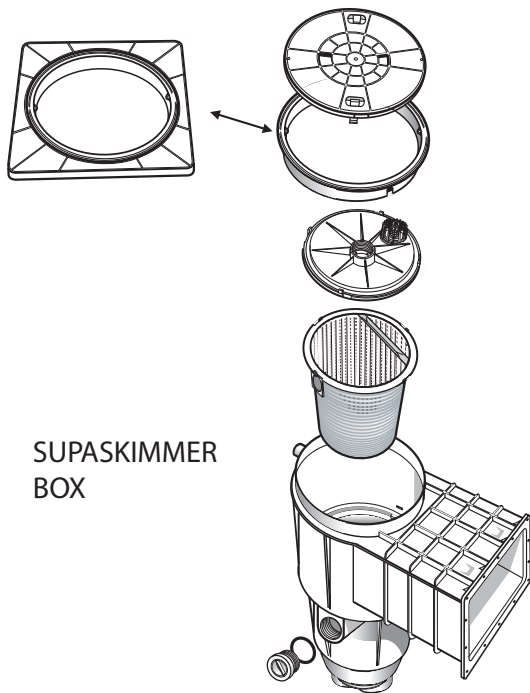

SPARE PARTS DIAGRAM

Skimmer Boxes

(Waterco S75 / Supaskimmer / Fulflo / Paramount SP5000)

Rainbow Pool Products

PO Box 2388, Mansfield Qld 4122

Telephone STD 61-7-3849 5385

Facsimile STD 61-7-3849 5384

Email: info@rainbowpoolproducts.com.au

Web: www.rainbowpoolproducts.com.au