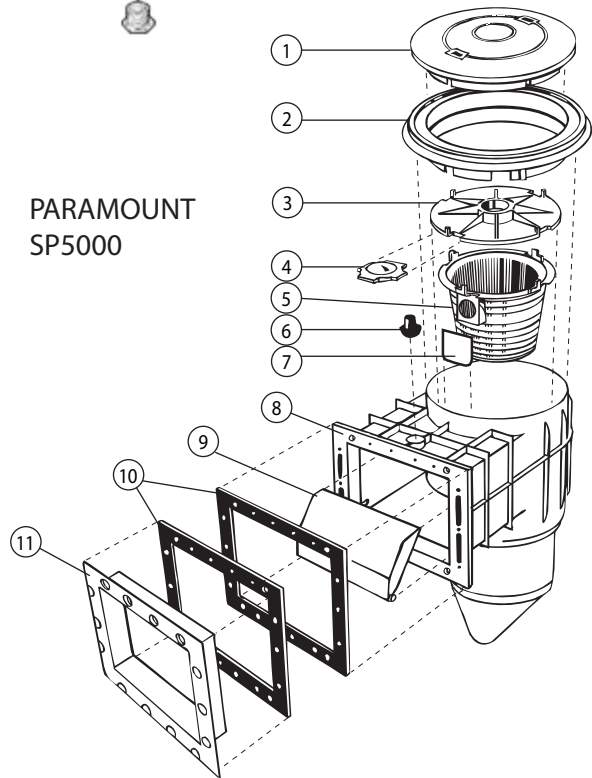

SPARE PARTS DIAGRAM

Skimmer Boxes

(Waterco S75 / Supaskimmer / Fulflo / Paramount SP5000)

Rainbow Pool Products

PO Box 2388, Mansfield Qld 4122

Telephone STD 61-7-3849 5385

Facsimile STD 61-7-3849 5384

Email: info@rainbowpoolproducts.com.au

Web: www.rainbowpoolproducts.com.au