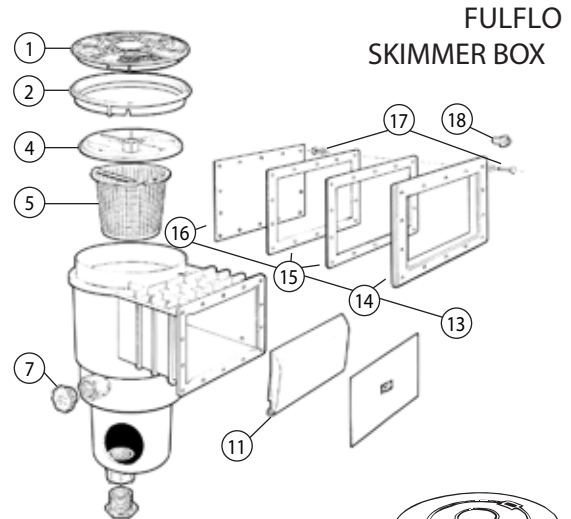

SPARE PARTS DIAGRAM

Skimmer Boxes

(Waterco S75 / Supaskimmer / Fulflo / Paramount SP5000)

Rainbow Pool Products

PO Box 2388, Mansfield Qld 4122

Telephone STD 61-7-3849 5385

Facsimile STD 61-7-3849 5384

Email: info@rainbowpoolproducts.com.au

Web: www.rainbowpoolproducts.com.au