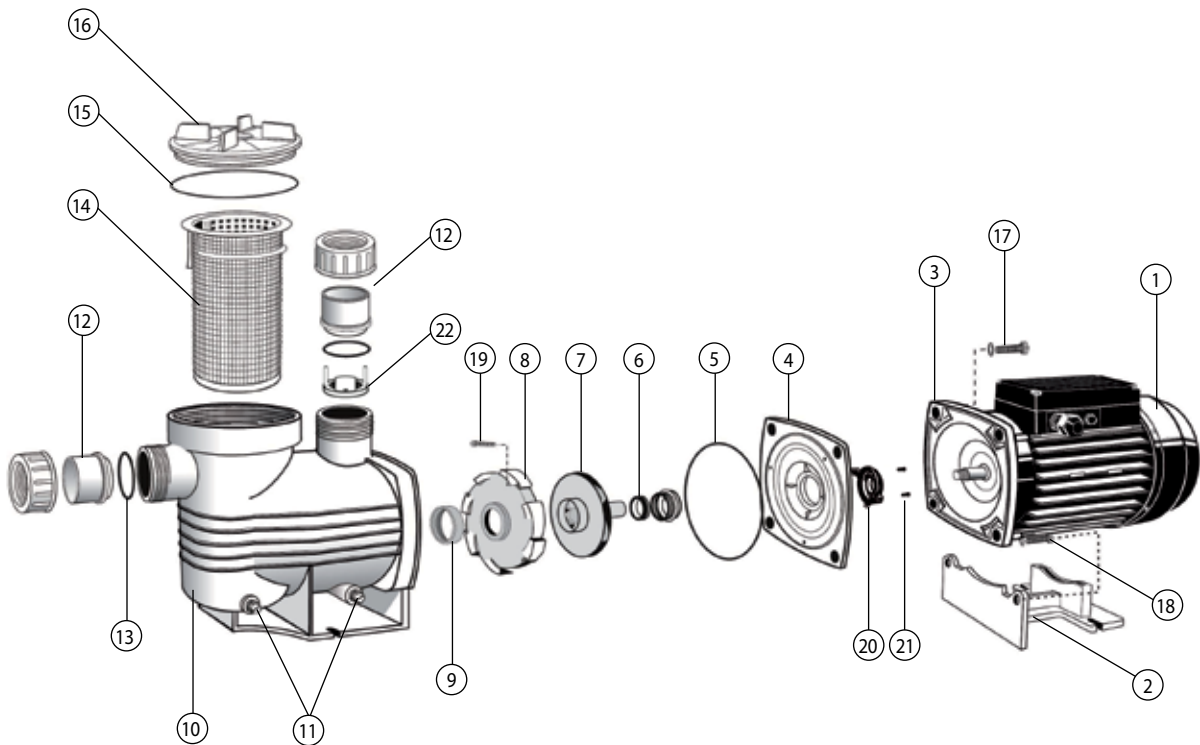

AQUAMITE Also AQUASWIM Series 40C

(Product code: 2402050,2402075,2402100,2402125,2402050a,2402075A,2402100A,2402125A)

Part Number	Product Description	Diagram Number
6307245	Motor 1.17kW no slinger required	1
635072	Pump foot	2
635074	Pump foot insert	n/s
634047	Motor end shield (for 6307245)	3
S1226911	Pump body o ring	5
6340162	Mechanical Seal SS 316	6
635065	Impeller (Aquamite 50)	7
635066	Impeller (Aquamite 75)	7
635067	Impeller (Aquamite 100)	7
635068	Impeller (Aquamite 125)	7
S1228633	Shim (set of 3)	n/s
635061	Diffuser	8
635060	Diffuser gasket	9
635082	Pump face h/l pot body	10
63402302	Drain plug	11
122243B	40mm half union c/w o ring	12
64479	Half union o ring	13
6350850	H/L pot basket	14
635084	H/L pot lid o ring	15
635083	H/L Pot lid	16
63505321	Aquamite multi pack M8 bolts & washers	17/18
6302180	4 x 6302180 (M8 washer)	19
6350540	2 x 6350540 (M8 x 40 bolt)	20
63506350	Aquamite Adaptor Kit:-	
	6350635 - Aquastream bracket with M3 insert & groove	4 & 19
	S1290816 - Screw M3x30mm Pan Head SS (each, 4 required)	19
	6340165 - Flange Protector Kit	20
	63400833 - Screw #4x3/8" Pan Head SS (each, 2 required)	21
	6340162 - Mechanical Seal SS 316	6
85517	Solar Insert Check Valve	22
634086	Toolbar (suits all pumps)	n/s