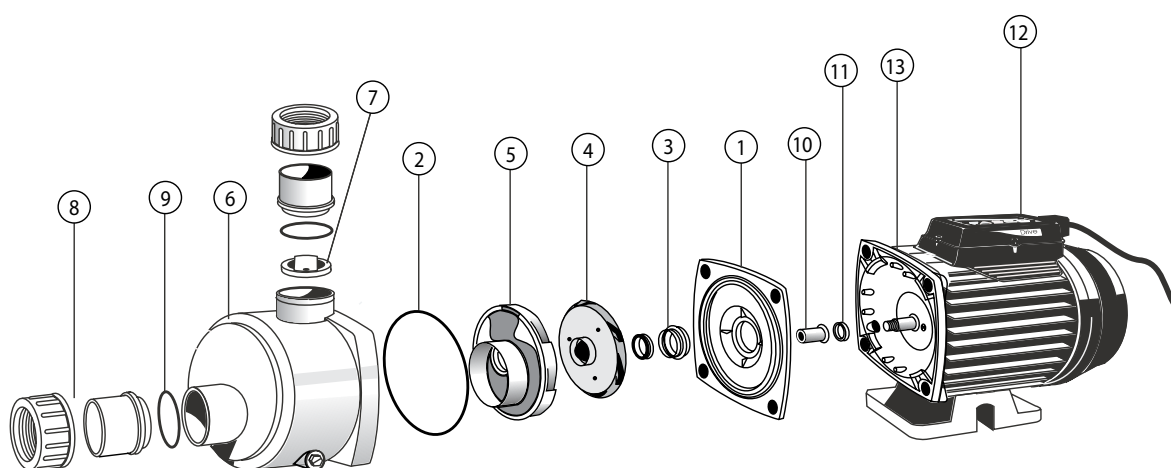

# AQUASTREAM SOLAR

Part Number	Product Description	Diagram Number
S121691	Adapter plate	1
S1226911	Pump body o ring	2
6340162	Mechanical seal	3
63613885	Impeller (Aquastream Solar 50 MK I)	4
63613886	Impeller (Aquastream Solar 75 MK I)	4
S12937E1	Impeller (Aquastream Solar 100 MK I)	4
S12938E1	Impeller (Aquastream Solar 125 MK I)	4
63613887	Impeller (Aquastream Solar 150 MK I)	4
S126761	Clacker valve (drain down)	7
S13185A	Half barrel union c/w o ring	8
S0809711	Union o ring	9
S1228633	Shim (set of 3)	11
6307245A	Motor 1.17kW with foot ( 50 - 125)	12
635035L	Motor 1.68kW (150) no slinger required	12
6350720	Pump foot (for 635035L)	
634047	Motor end shield (for 6307245A)	13
S11609641	Aquastream solar multi pack M8 bolts & washers	n/s
	4 x 6350540 (M8 x 40 bolt)	
	4 x 6302180 (M8 washer)	
	4 x 63024 (Nut 8mm)	
6340040	Hex Set Screw M6x20 S/S316 (2 required)	
S116086	M8 x 55 bolt (150 MK I) - 2 required	