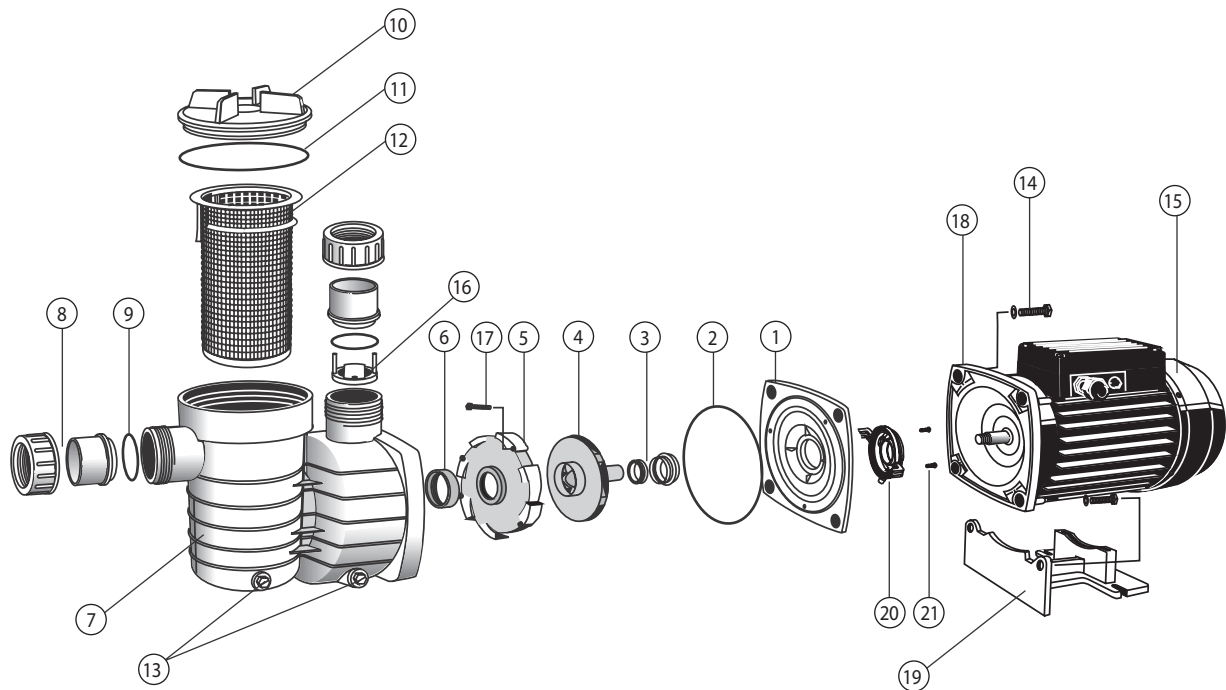

## AQUASTREAM

(post Jan 1999, Also AQUASWIM Series 40)  
(Product Code: 2431075, 2431100, 2431125, 2431150)

### SPARE PARTS DIAGRAM

Key	Description	Product Code
2	Body O ring	S1226911
4	Impeller (Aquastream 50)	635065
4	Impeller (Aquastream 75)	635066
4	Impeller (Aquastream 100)	635067
4	Impeller (Aquastream 125)	635068
4	Impeller (Aquastream 150)	635069
5	Diffuser	635061
6	Diffuser Gasket	635060
7	Pump Face H/L Pot	635059
8	Half Barrel Union C/W O ring	122243B
9	Union O ring	64479
10	H/L Pot Lid	635051
11	H/L Pot Lid O ring	635052
12	H/L Pot Basket	635054
13	Drain Plug	63402302
14	Aquamite Multi Pack M8 Bolts & Washers	63505321
	2 x 6350530 (M8 x 30 bolt)	6350530
	4 x 6302180 (M8 Washer)	6302180
	2 x 6350540 (M8 x 40 Bolt)	6350540
15	Motor 1.17kW With Foot (50 - 125)	6307245A
15	Motor 1.68kW (150) No Slinger Required	635035L
16	Clacker Valve (drain down)	85517
18	End Shield (for 6307245A)	634047
19	Pump Foot (for 6307245A)	AXPU158
19	Pump Foot (for 635035L)	6350720
n/s	Toolbar (suits all pumps)	634086
	Aquastream Adaptor Kit:-	63506350
1 & 17	6350635 Aquastream Bracket Kit	
	S1290816 - Screw M3x30mm Pan Head SS (each, 4 required)	
17		
20	6340164- Flange Protector Kit	
21	63400833 - Screw #4x3/8" Pan Head SS (each, 2 required)	
3	6340162 - Mechanical Seal SS 316	