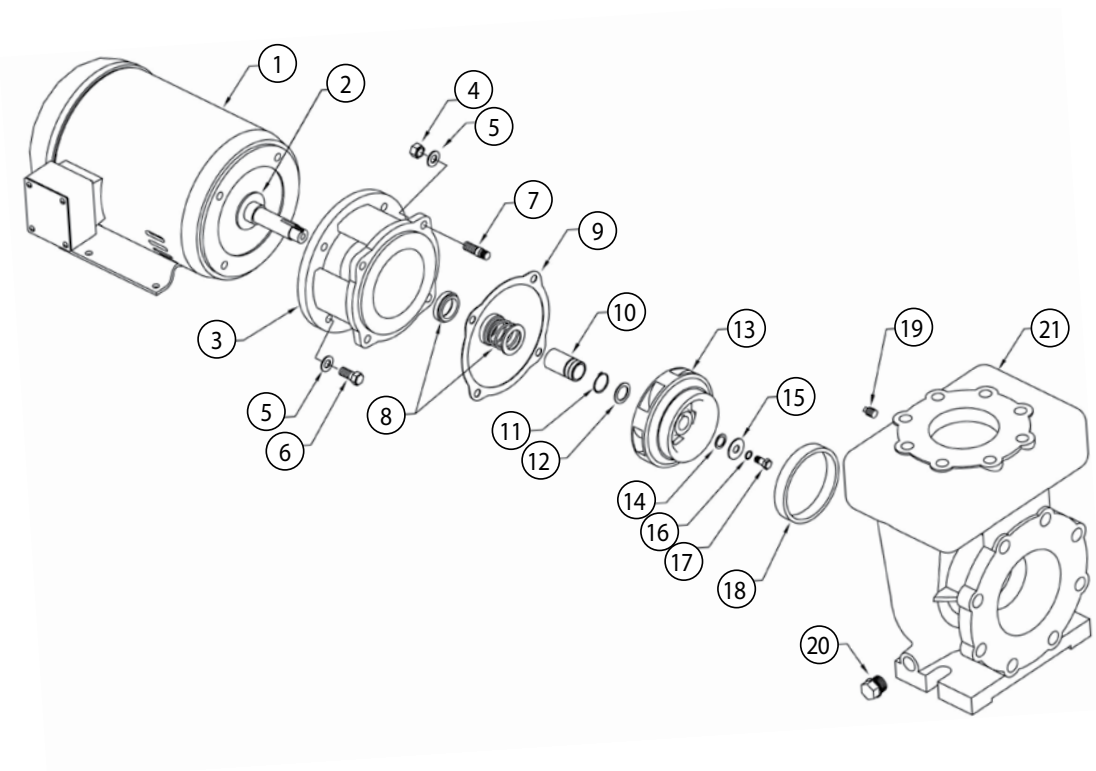

CAST IRON PUMP (continue)

Rainbow Pool Products

PO Box 2388, Mansfield Qld 4122

Telephone STD 61-7-3849 5385

Facsimile STD 61-7-3849 5384

Email: info@rainbowpoolproducts.com.au

Web: www.rainbowpoolproducts.com.au