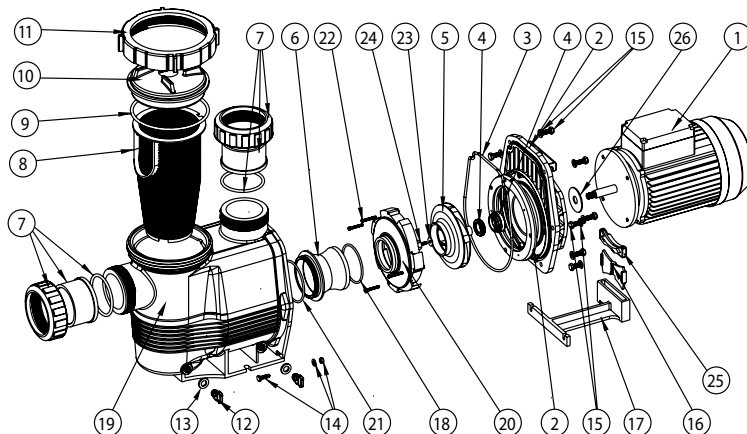

* Price shown is unit price. 6 required for body and 4 required for motor

Rainbow Pool Products
PO Box 2388, Mansfield Qld 4122
Telephone STD 61-7-3849 5385
Facsimile STD 61-7-3849 5384
Email: info@rainbowpoolproducts.com.au
Web: www.rainbowpoolproducts.com.au