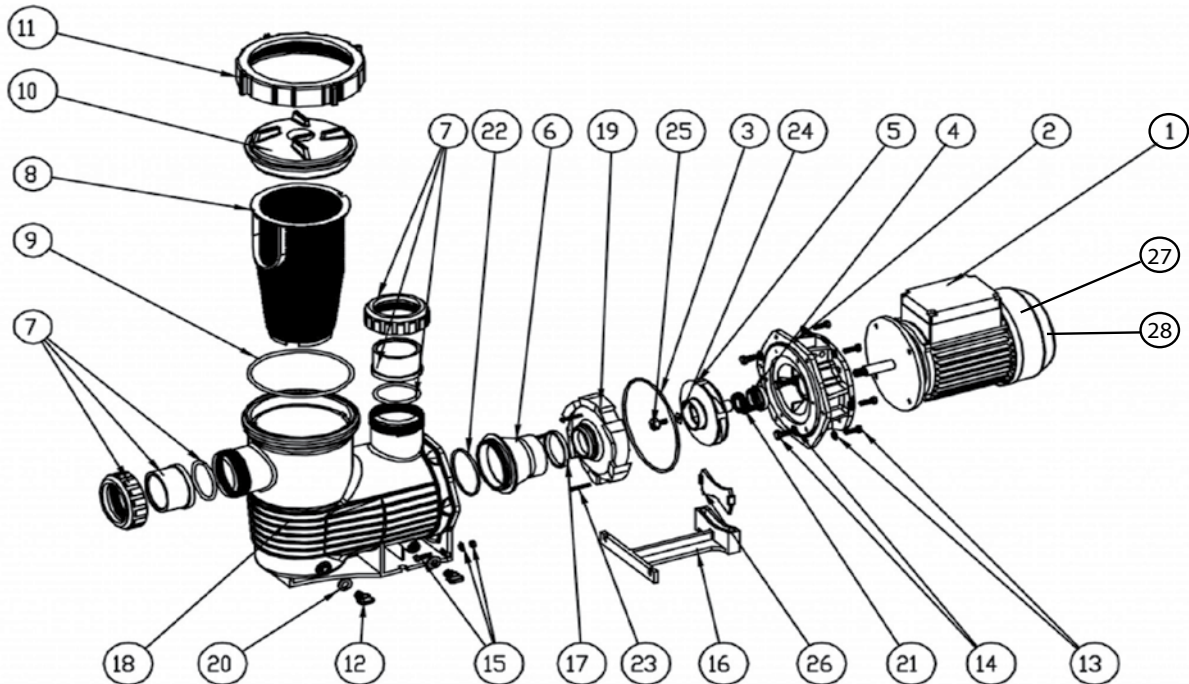

HYDROTUF

(Product Code: 2411005, 2411255, 2411505, 2412005)

Part Number	Product Description	Diagram Number
6340274F	Motor 71F 1200WQTD A14 for Hydrotuf 100, 125	1
6340275F	Motor 71F 1500WSTD A14 (150, 200)	1
6350216	Hydrotuf bracket	2
635028	Pump body Oring	3
6340162	Mechanical Seal	4
63501103	Impeller 100	5
63501403	Impeller 125	5
63501203	Impeller 150	5
63501340	Impeller 200 w/hole	5
634079	Suction nozzle	6
634024B	50mm half union c/w Oring	7
634085	H/L pot basket	8
61214	H/L pot Oring	9
634082	H/L pot lid	10
61209	H/L pot lock ring	11
63402301	Drain plug 1/4" NPT (2 required)	12
634018371	M8 multi pack bolts & washers 316 S/S 10 x 6302180 M8 washer (4 required) 10 x 63401830 M8 x 20 bolt (4 required)	14
634004211	M6 multi pack bolts & washers 316 S/S 2 x 6340030 M6 washer (8 required) 2 x 6340040 M6 x 20 bolt (8 required) 2 x 6340060 M6 nut (2 required)	15
6340223	Pump foot	16
634011	Diffuser gasket	17
63501915	Pump face H/L pot body 50mm	18
635017	Diffuser	19
6340212	Pump foot insert (125, 150, 200)	26
63402123	Pump foot insert (100)	26
634044	Cowling 72 Series BCB Motor	27
634045	Fan 72 Series BCB Motor	28