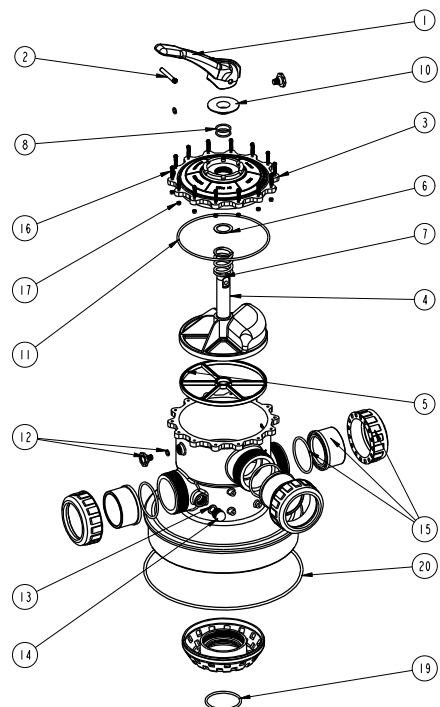

# MULTIPOINT VALVES - 80mm Waterco Valve SM/TM 228800

Part Number	Product Description	Diagram Number
621100	Handle	1
621193	Sleeve	2
6211020	Handle Pin	3
621202	Axle O ring (2 required)	4
621372	Bolt M6x32mm S/S 304	5
621351	Nut M6	6
6211310	Lid Printed	7
621142	Lid O ring - G245	8
6211060	Washer	9
621192	Spring 80mm	10
621243	Rotor	11
621272	Spider Gasket	12
621293	Body	13
6340803	Half Union with O ring 80mm	14-16
6302550	Half Union O ring	16
620221	Air Release Valve with O ring	17
621341	Sight Glass Gasket	18
621381	Sight Glass	19

80mm Waterco Valve TM		
621100	Handle	1
6211020	Handle Pin	2
6211310	Lid Printed	3
621243	Rotor	4
621272	Spider Gasket	5
6211060	Washer	6
621192	Spring 80mm	7
621202	Axle O ring (2 required)	8
621193	Sleeve	10
621142	Lid O ring	11
620221	Air Release Valve with O ring	12
621341	Sight Glass Gasket	13
621381	Sight Glass	14
6340803	Half Union with O ring	15
621371	Bolt M6x30	16
621351	Lid Nut M6	17
621194	Centre Stem (Diffuser) O ring - P90	19
6340804	Neck Ring O ring	20
621292	TM Body	
621180	80mm Top Assy Kit	
621013	Diffuser MPV 80mm	

**80mm Waterco Valve Side Mount**

**80mm Waterco Valve Top Mount**

**Rainbow Pool Products**

PO Box 2388, Mansfield Qld 4122

Telephone STD 61-7-3849 5385

Facsimile STD 61-7-3849 5384

Email: [info@rainbowpoolproducts.com.au](mailto:info@rainbowpoolproducts.com.au)