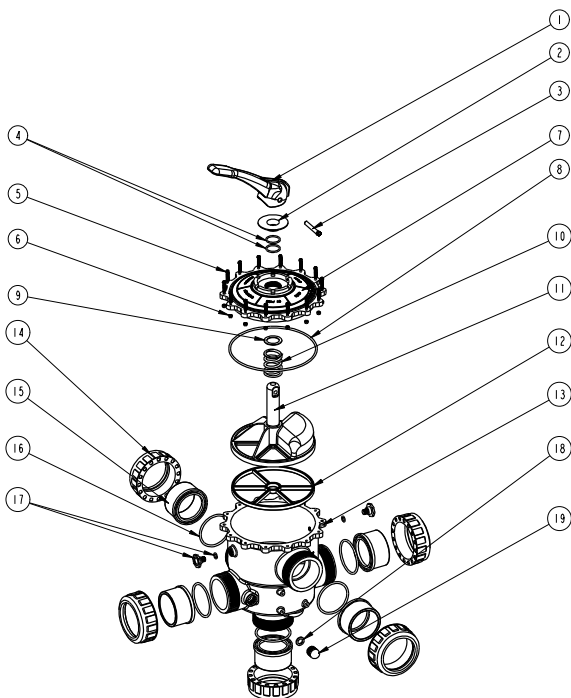

# MULTIPOINT VALVES - 80mm Waterco Valve SM/TM 228800

Part Number	Product Description	Diagram Number
621100	Handle	1
621193	Sleeve	2
6211020	Handle Pin	3
621202	Axle O ring (2 required)	4
621372	Bolt M6x32mm S/S 304	5
621351	Nut M6	6
6211310	Lid Printed	7
621142	Lid O ring - G245	8
6211060	Washer	9
621192	Spring 80mm	10
621243	Rotor	11
621272	Spider Gasket	12
621293	Body	13
6340803	Half Union with O ring 80mm	14-16
6302550	Half Union O ring	16
620221	Air Release Valve with O ring	17
621341	Sight Glass Gasket	18
621381	Sight Glass	19

80mm Waterco Valve TM		
621100	Handle	1
6211020	Handle Pin	2
6211310	Lid Printed	3
621243	Rotor	4
621272	Spider Gasket	5
6211060	Washer	6
621192	Spring 80mm	7
621202	Axle O ring (2 required)	8
621193	Sleeve	10
621142	Lid O ring	11
620221	Air Release Valve with O ring	12
621341	Sight Glass Gasket	13
621381	Sight Glass	14
6340803	Half Union with O ring	15
621371	Bolt M6x30	16
621351	Lid Nut M6	17
621194	Centre Stem (Diffuser) O ring - P90	19
6340804	Neck Ring O ring	20
621292	TM Body	
621180	80mm Top Assy Kit	
621013	Diffuser MPV 80mm	

**80mm Waterco Valve Side Mount**

**80mm Waterco Valve Top Mount**

**Rainbow Pool Products**

PO Box 2388, Mansfield Qld 4122

Telephone STD 61-7-3849 5385

Facsimile STD 61-7-3849 5384

Email: [info@rainbowpoolproducts.com.au](mailto:info@rainbowpoolproducts.com.au)