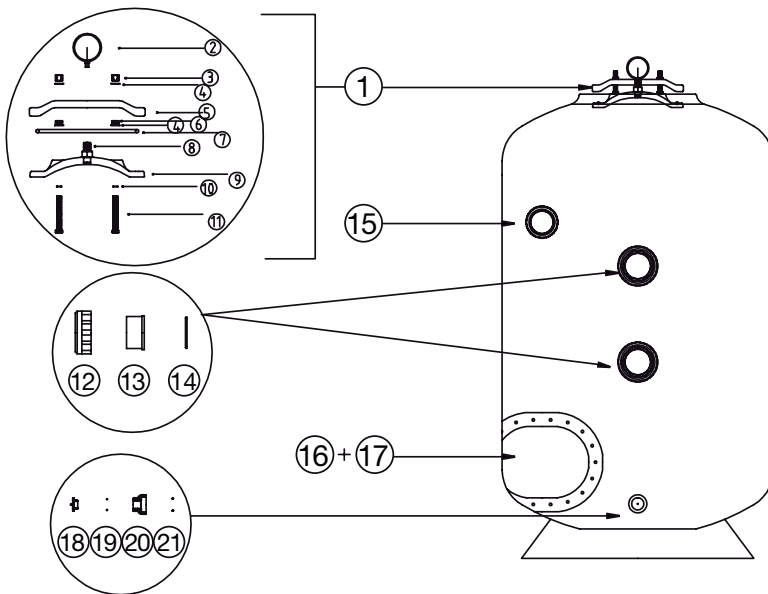

SMD / SMDD SIDE MOUNT DEEP BED FILTERS

Part Number	Product Description	Diagram Number
620944	Man Hole Cover Single Yoke (pre 2007)	1
6209440	Man Hole Cover 4 Stud Complete	1
621632	Pressure Gauge Bottom Mount (Oil Filled) 400kPa	2
621621	Pressure Gauge Dry 600KPA/90PSI Bottom Mount	2
6340939	Hex Nut M16 (4 required)	3
6340937	Washer M16 S/S304 (8 required)	4
6209430	Lid Yoke Lacion (2 required)	5
W12324	Hex Thin Nut (4 required)	6
6209443	O ring Manhole Cover Oval 4 Stud - Waterco	7
620266	O ring SMDD Manhole - Oval (SM1050 up) (350x460x10)	7
W12724	S/S Screw 1" BSW Male 1/4" BSP Female Thread	8
6209442	Manhole Cover Only Oval 4 Stud - Waterco	9
6340412	O ring BS113 (4 required)	10
W12125	Hex Bolt N16X120MM (4 required)	11
6340803	80mm Half Union Black (2 required)	12/13
6340801	100mm Half Union Black (2 required)	12/13
6302550	O ring B/U 80mm	14
6302553	O ring B/U 100mm	14
62380	Sight Glass 3" Complete (Pre 2008)	15
W12132	Sight Glass 3" Acrylic Cap (Pre 2008)	15
6209470	Side Manhole Cover 18 Hole Oval	16
6209491	Side Hatch Round 200mm	16
6209471	Gasket for Side Manhole Oval 18 Hole	17
6209492	O ring G210 for Side Hatch Round 200mm	17
6209302	Drain Plug complete 15mm	18/19/20
6209303	Drain Plug complete 40mm	18/19/20
64479	O ring 40mm B/U EPDM	21
620940	Funnel For Port Size 3" & 4" (80mm & 100mm) (4 required)	22
621013	Funnel for Port Size 6" (150mm) (4 required)	22
620223	Air Relief Tube Screen	23
86172	Gulfstream Plug (2 required)	24