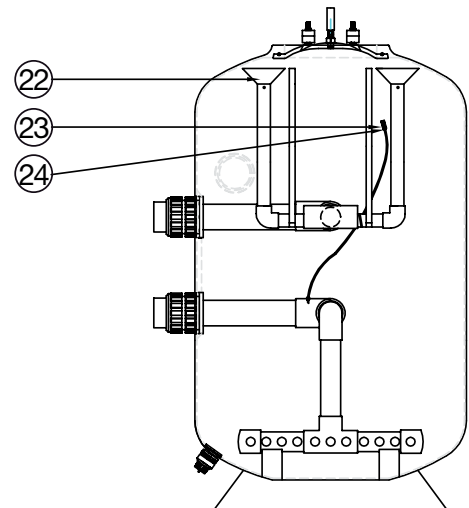

SMD / SMDD SIDE MOUNT DEEP BED FILTERS

Part Number	Product Description	Diagram Number
620944	Man Hole Cover Single Yoke (pre 2007)	1
6209440	Man Hole Cover 4 Stud Complete	1
621632	Pressure Gauge Bottom Mount (Oil Filled) 400kPa	2
621621	Pressure Gauge Dry 600KPA/90PSI Bottom Mount	2
6340939	Hex Nut M16 (4 required)	3
6340937	Washer M16 S/S304 (8 required)	4
6209430	Lid Yoke Lacion (2 required)	5
W12324	Hex Thin Nut (4 required)	6
6209443	O ring Manhole Cover Oval 4 Stud - Waterco	7
620266	O ring SMDD Manhole - Oval (SM1050 up) (350x460x10)	7
W12724	S/S Screw 1" BSW Male 1/4" BSP Female Thread	8
6209442	Manhole Cover Only Oval 4 Stud - Waterco	9
6340412	O ring BS113 (4 required)	10
W12125	Hex Bolt N16X120MM (4 required)	11
6340803	80mm Half Union Black (2 required)	12/13
6340801	100mm Half Union Black (2 required)	12/13
6302550	O ring B/U 80mm	14
6302553	O ring B/U 100mm	14
62380	Sight Glass 3" Complete (Pre 2008)	15
W12132	Sight Glass 3" Acrylic Cap (Pre 2008)	15
6209470	Side Manhole Cover 18 Hole Oval	16
6209491	Side Hatch Round 200mm	16
6209471	Gasket for Side Manhole Oval 18 Hole	17
6209492	O ring G210 for Side Hatch Round 200mm	17
6209302	Drain Plug complete 15mm	18/19/20
6209303	Drain Plug complete 40mm	18/19/20
64479	O ring 40mm B/U EPDM	21
620940	Funnel For Port Size 3" & 4" (80mm & 100mm) (4 required)	22
621013	Funnel for Port Size 6" (150mm) (4 required)	22
620223	Air Relief Tube Screen	23
86172	Gulfstream Plug (2 required)	24