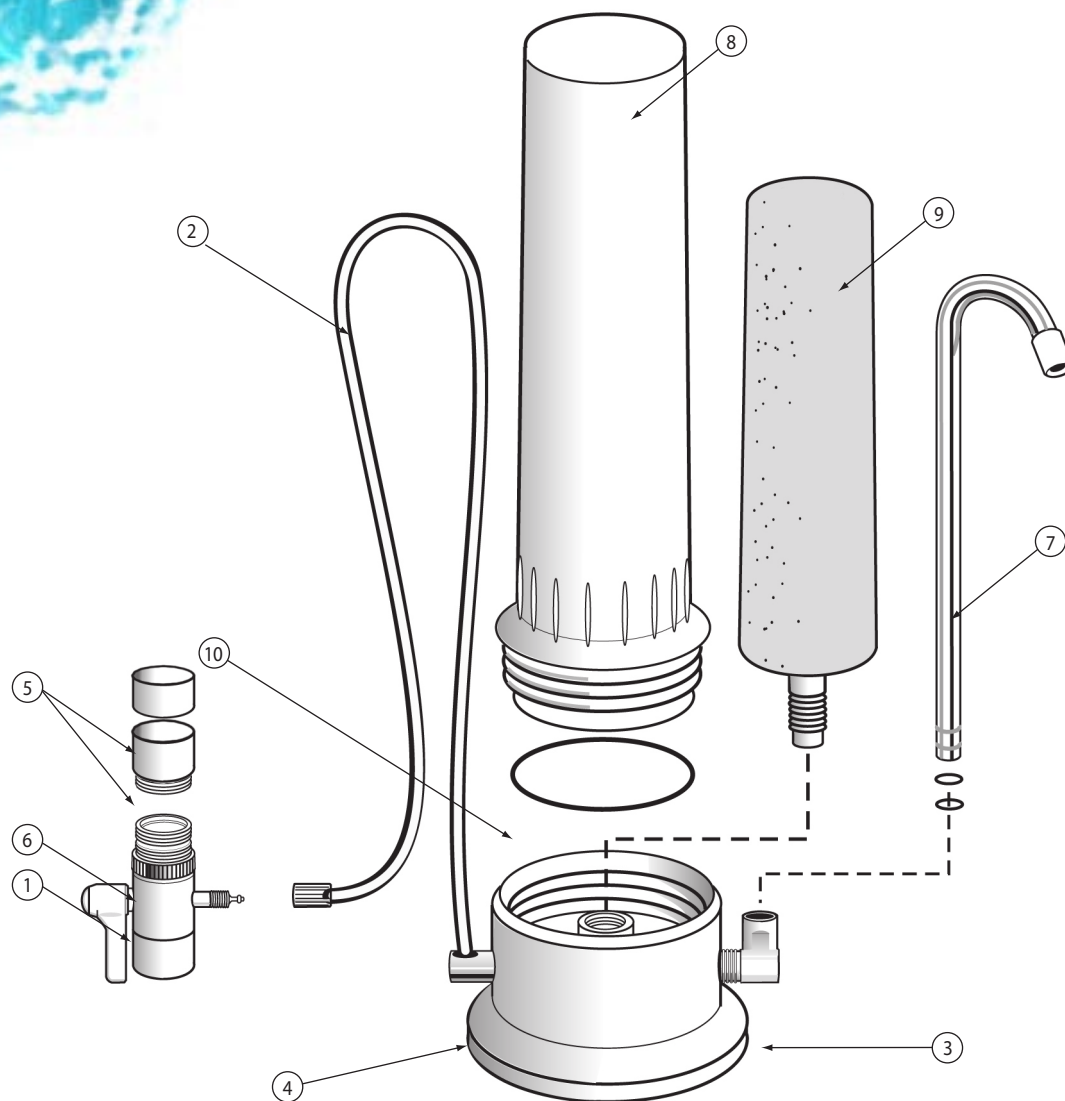

PORTSTREAM FILTER

(Counter Top)

SPARE PARTS DIAGRAM

Key	Description	Product Code
1	Diverter Valve Portastream	7742100
2	1/4" Tube PVC	7742101
3	Brass Elbow 1/4" Pipe	7742102
4	Brass Elbow 1/4" Pipe x 3/8" Barb c/w O ring	7742103
5	Extension Faucet Adapter	7742104
6	Internal Faucet Adapter	7742105
7	Curved Spout c/w O ring	7742106
8	10" P/P Housing c/w O ring	7742107
9	Portastream Candle	3648060
10	Housing O ring	7742108