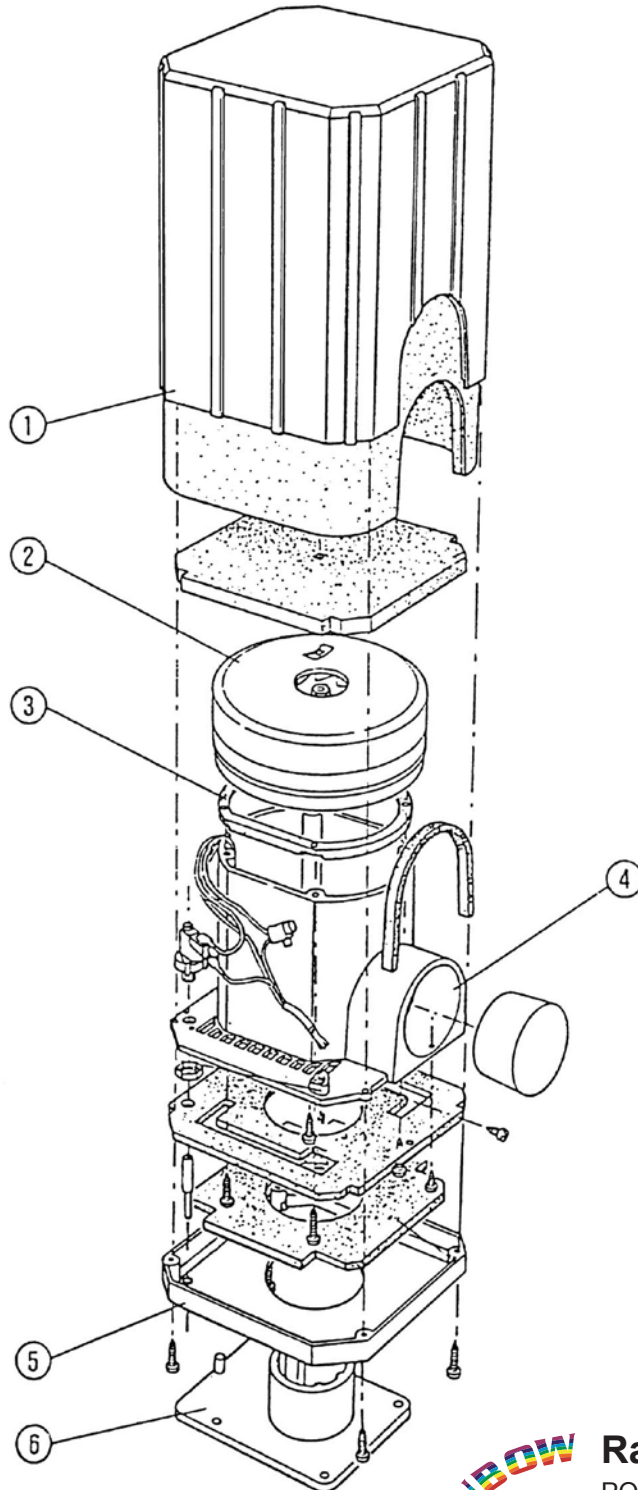

WHISPER AIR / AIRFLO

Part Number	Product Description	Diagram Number
S130501	Blower Outer Housing	1
S07267L	Blower Motor	2
S130551	Blower Motor Mounting Gasket	3
S130581	Internal Motor Mount	4
S130531	Blower Bottom Cowl	5
S130511	Blower Base (Stand)	6
S130571	Plug	
S13785	Blower Motor Brushes (Each)	
S12811	Air Switch Latch	
82443905	EMI Filter	
82447106	Gasket Foam Seal Plate	
82447107	Seal Plate	