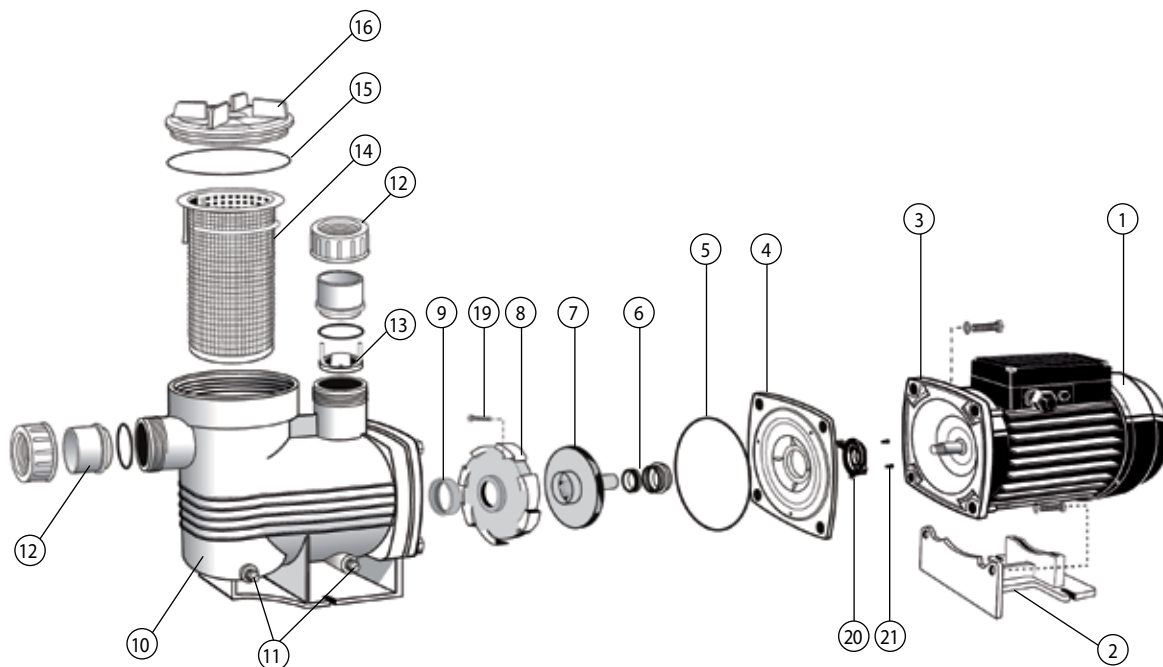

# SUPASTREAM Also AQUASWIM Series 40S

(Product Code: 2403075, 2403100, 2403125, 2403150)

Part Number	Product Description	Diagram Number
6307245	Motor 1.17kW no slinger required (75, 100 & 125)	1
635035L	Motor 1.68kW no slinger required (150)	1
635035F	Motor 71F 1500WQTE A15 (150)	1
635072	Motor pump foot (Supastream 75-125)	2
6350720	Motor pump foot (635035L only)	2
635074	Pump foot insert (Supastream 75, 100 & 125)	n/s
634047	Motor end shield (for 6307245)	3
S1226911	Pump body o ring	5
6340162	Mechanical seal 316 S/S	6
635096	Impeller (Supastream 75)	7
635097	Impeller (Supastream 100)	7
635098	Impeller (Supastream 125)	7
635099	Impeller (Supastream 150)	7
635061	Diffuser	8
635060	Diffuser gasket	9
635081	Pump face H/L pot body	10
63402302	Drain plug	11
122243B	40mm half union c/w o ring	12
64479	Half union o ring	12
85517	Drain down valve	13
635086	H/L pot basket	14
635087	H/L pot basket (fine mesh)	14
635052	H/L pot lid o ring	15
635051	H/L pot lid	16
S1228633	Brass shim (set of 3)	n/s
S1160963	Supastream M8 multi pack bolts & washers	
	2 x 6350530 (M8 x 30 bolt)	
	4 x 6302180 (M8 washer)	
	2 x 6350540 (M8 x 40 bolt)	
634086	Toolbar (suit all pumps)	n/s
63506350	Adaptor Kit	