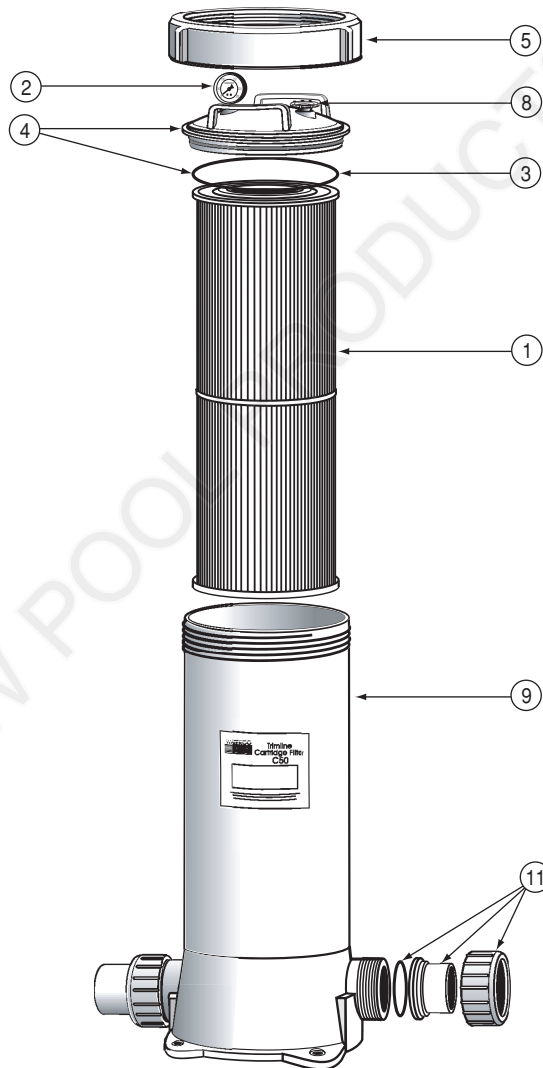

## TRIMLINE CARTRIDGE

### SPARE PARTS DIAGRAM

Key	Description	Product Code
1	Cartridge C25	62040
1	Cartridge C50	62042
1	Cartridge CC50	62048
1	Cartridge C75	62044
1	Cartridge CC75	62049
1	Cartridge CC100	62050
2	Pressure Gauge Back Mount	62109
2	Pressure Gauge Side Mount	62161
	Pressure Gauge Side Mount 400kPa Dry	621625
4	Lid C/W O ring MK2 (OD 221mm)	62020
3	Lid O ring MK2	62021
4	Lid C/W O ring MK3 (OD 214mm)	62025
3	Lid O ring MK3	62026
3	Lid O ring Mk3 BS369 Viton	620260
5	Lock ring MK2 (4 threads)	620231
5	Lock ring MK3 (5 threads)	62024
8	Air Release Valve MK2	620221
	O ring Air Release Valve	620193
	O ring Air Release Valve BS112 Viton	6201931
9	C25 MK3 Tank	620671
9	C50/CC75 MK3 Tank	620691
9	CC50 Compact MK3 Tank	620681
9	C75/CC100 MK3 Tank	620711
	C100/CC150 Tank MK3	62073
11	40mm Half Union (C100/CC150 only)	122243B
n/s	Cartridge Spacer C100	62078
11	40/50mm Half Union MK3 (PRE 2001)	122254
11	40/50mm Half Union MK3 (POST 2001)	122257BLK
11	Union O ring 40/50mm MK2	620341
11	O ring Half Union BS332 Viton	620342