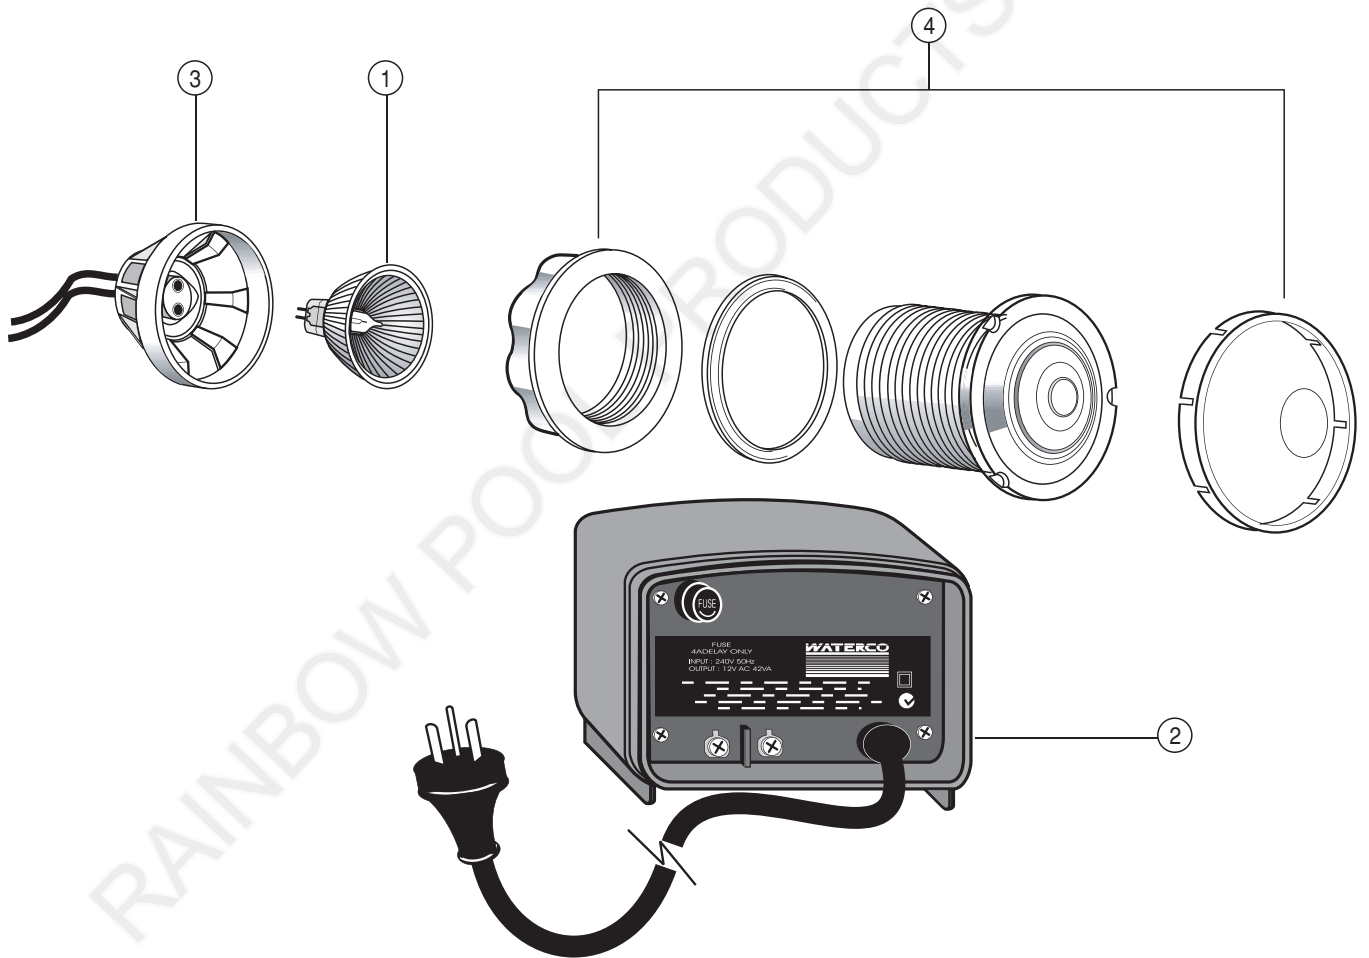

POOL PRODUCTS

Quality Pool & Spa Products

UNDERWATER SPA LIGHT 12V

SPARE PARTS DIAGRAM

Key	Description	Product Code
1	Lamp 12 Volt 35 Watt	26507
2	Transformer 12 Volt	26506
3	2 Metre Lead and Globe Holder (Cage not included)	26508
4	Spa Light Kit	ASP092

UNDERWATER SPA LIGHT 12V (front access)

1	Lamp 12 Volt 35 Watt	26507
2	Transformer	26506
3	2 Metre Lead and Globe Holder (Cage not included)	26508

RAINBOW POOL PRODUCTS PTY LTD