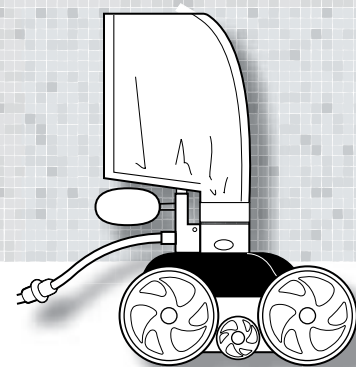

NOTE: BlackMax™ parts are not indicated on exploded parts diagrams or parts list. Refer to Replacement Parts.

*Suggested stocking parts.

**Not sold separately.

PosiTrax® Tyre (part W7230211) available for fiberglass and tile pools.

Tank Trax Conversion Kit (W7230212)
Available for Hard Break Pools

POLARIS

Vac-Sweep® 280

Renowned as a reliable pressure cleaner that is suitable for all in-ground pool surfaces, this machine will clean an average size pools in less than 3 hours.