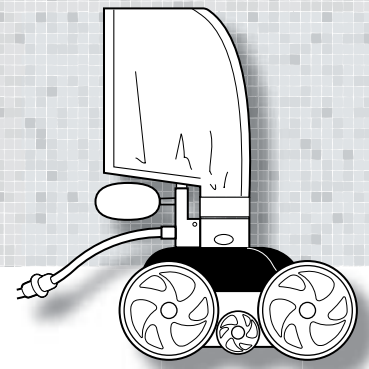

POLARIS

Vac-Sweep® 280

Polaris Vac-Sweep® 280 – Part No W7220000

Part No	Description	Qty
1	W7230105 All-Purpose Bag (280)	1
2	W7230220 Screw, 10-32 x 3/8" SS Pan Head	20
3	W7230235 Top, Blue (280)	1
4	W7230201 Float, Head	1
5	W7230245 Sweep Hose Scrubbers	1
6	W7230208 Orifice Tip with Orifice Tip Guard	1
7	W7230204 Sweep Hose Complete	1
8	W7230205 Wear Rings (380/360/280/180)	8
9	W7230206 Sweep Hose Attach Clamp	1
10	W7230207 Adjustment Screw, Sweep Hose	1
11	W7230243 Feed Pipe with Elbow	1
12	W7230237 Vacuum Tube	1
13	W7230226 Axle, Large, with Sand/Gravel Guard (280/180)	2
14	W7230228 Screw, 10-32 x 7/8" SS Pan Head	10
15	W7130223 Lock Washer for W7230219 (280/180)	7
16	W7230227 Axle Plate for W7230225/W7230226 (280/180)	3
17	W7230223 Ball Bearing, Wheels (280/180)	8
18	W7230222 Wheel Screw, Plastic (280/180)	4
19	W7230224 Wheel Washer, Plastic (280/180)	4
20	W7230210 Tyre, MaxTrax®	3
21	W7230209 Wheel, Large, No Bearings Included	3
22	W7230225 Axle, Large, Rear Wheel Only	1
23	W7230234 Thrust Jet Kit	1
24	W7230213 Idler Wheel, Small, (280/180)	1
25	W7230217 Screw, 4-40 x 3/16" SS Pan Head (280/180)	1
26	W7230218 Screw, 6-32 x 1/2" SS Pan Head (280/180)	1
27	W7230216 Spring for W7230219 (280/180)	1
28	W7230219 Swing Axle Kit	1
29	W7230236 Bottom, White with Bracket (280)	1
30	W7230238 Water Management System (WMS)	1
31	W7230249 Frame	1
32	W7230229 Ball Bearings, Turbine (280/180)	2
33	W7230230 Turbine Shaft Tubes (280/180)	1
34	W7230246 Hose Clamp for WMS	2
35	W7230202 Turbine Shaft Shield	1
36	W7230231 Drive Shaft Assembly	1
37	W7230233 Hose for W7230232	1
38	W7230232 Turbine Cover elbow	1
39	W7230107 Bag Collar (380/280)	1
40	W7230325 UWF Restrictor Disks, Red and Blue (380/280/180)	2
41	W7230317 UWF (Universal Wall Fitting, for all pressure-side products)	1
42	W7230322 UWF Connector Assembly (380/280/180)	1
43	W7330325 UWF Restrictor Kit (380/280/180)	1
44	W7230319 O-Ring, UWF/QD (All pressure-side)	1
45	W7230323 Pressure Relief Valve (380/280/180)	1