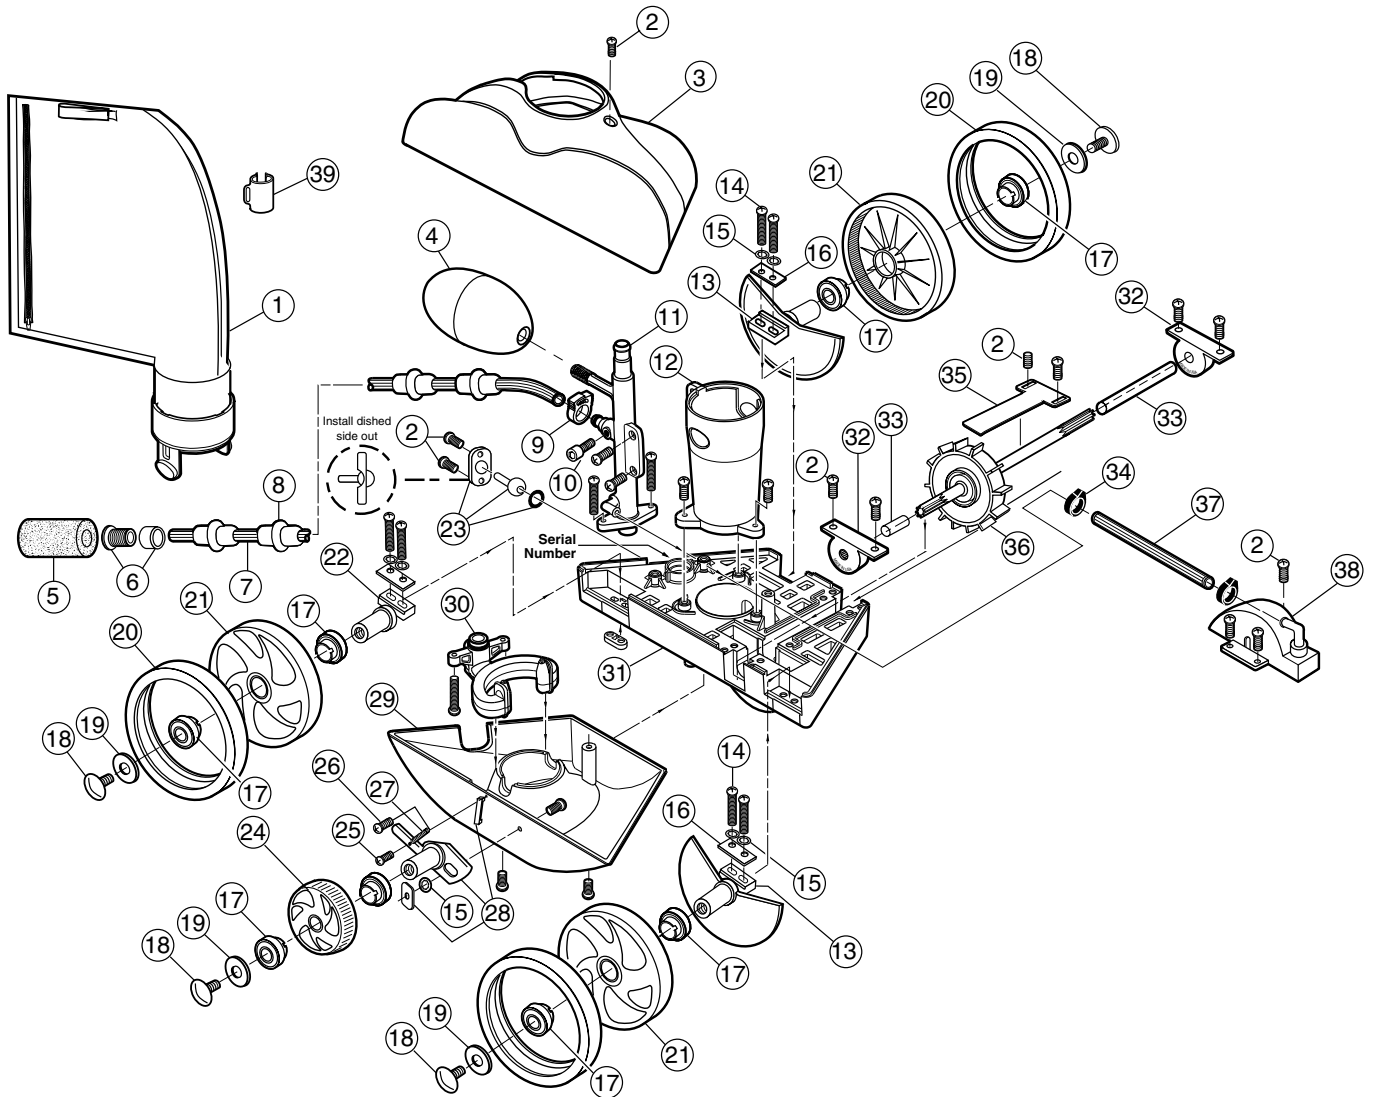

POLARIS

Vac-Sweep® 280

Rainbow Pool Products

PO Box 2388, Mansfield Qld 4122

Telephone STD 61-7-3849 5385

Facsimile STD 61-7-3849 5384

Email: info@rainbowpoolproducts.com.au

Web: www.rainbowpoolproducts.com.au