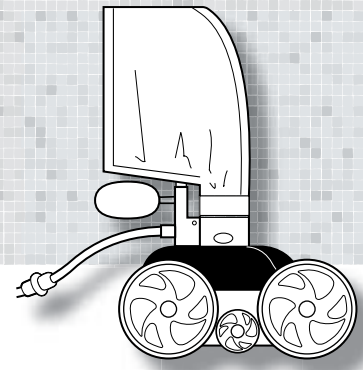

POLARIS

Vac-Sweep® 280

Additional Parts

Part No	Description
W7230401	Coupling, 40mm NPTF x 3/4" NPTM (380/280/180)
W7230402	Over-the-deck Kit, UWF (380/280/180)
W7230403	Pressure Tester w/o Gauge (380/280/180)
W7230404	☒ Wet Function Bench test (380/280/180)
W7230405	☒ Over Deck Mount (380/280/180)
W4230024	Pump Hose Spool, 25ft, Flexible Reinforced
W7230407	Street EII (380/360/280/180)
W7230408	UWF Removal Tool, Plastic(All pressure-side products)
W7230409	Adjustable Plug, UWF (All pressure-side products)
W90012	Booster Pump Timer Control 15 Minute Delay / Power Separator
WP1019000	50mm Glue in Wall Fitting
WP91008024	40mm Glue in Wall Fitting

Rainbow Pool Products

PO Box 2388, Mansfield Qld 4122

Telephone STD 61-7-3849 5385

Facsimile STD 61-7-3849 5384

Email: info@rainbowpoolproducts.com.au

Web: www.rainbowpoolproducts.com.au