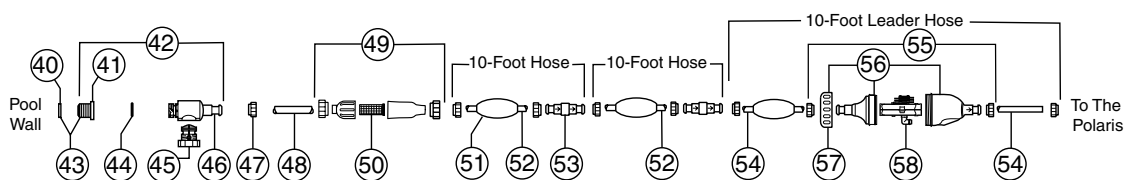

POLARIS

Vac-Sweep® 280

Rainbow Pool Products

PO Box 2388, Mansfield Qld 4122

Telephone STD 61-7-3849 5385

Facsimile STD 61-7-3849 5384

Email: info@rainbowpoolproducts.com.au

Web: www.rainbowpoolproducts.com.au