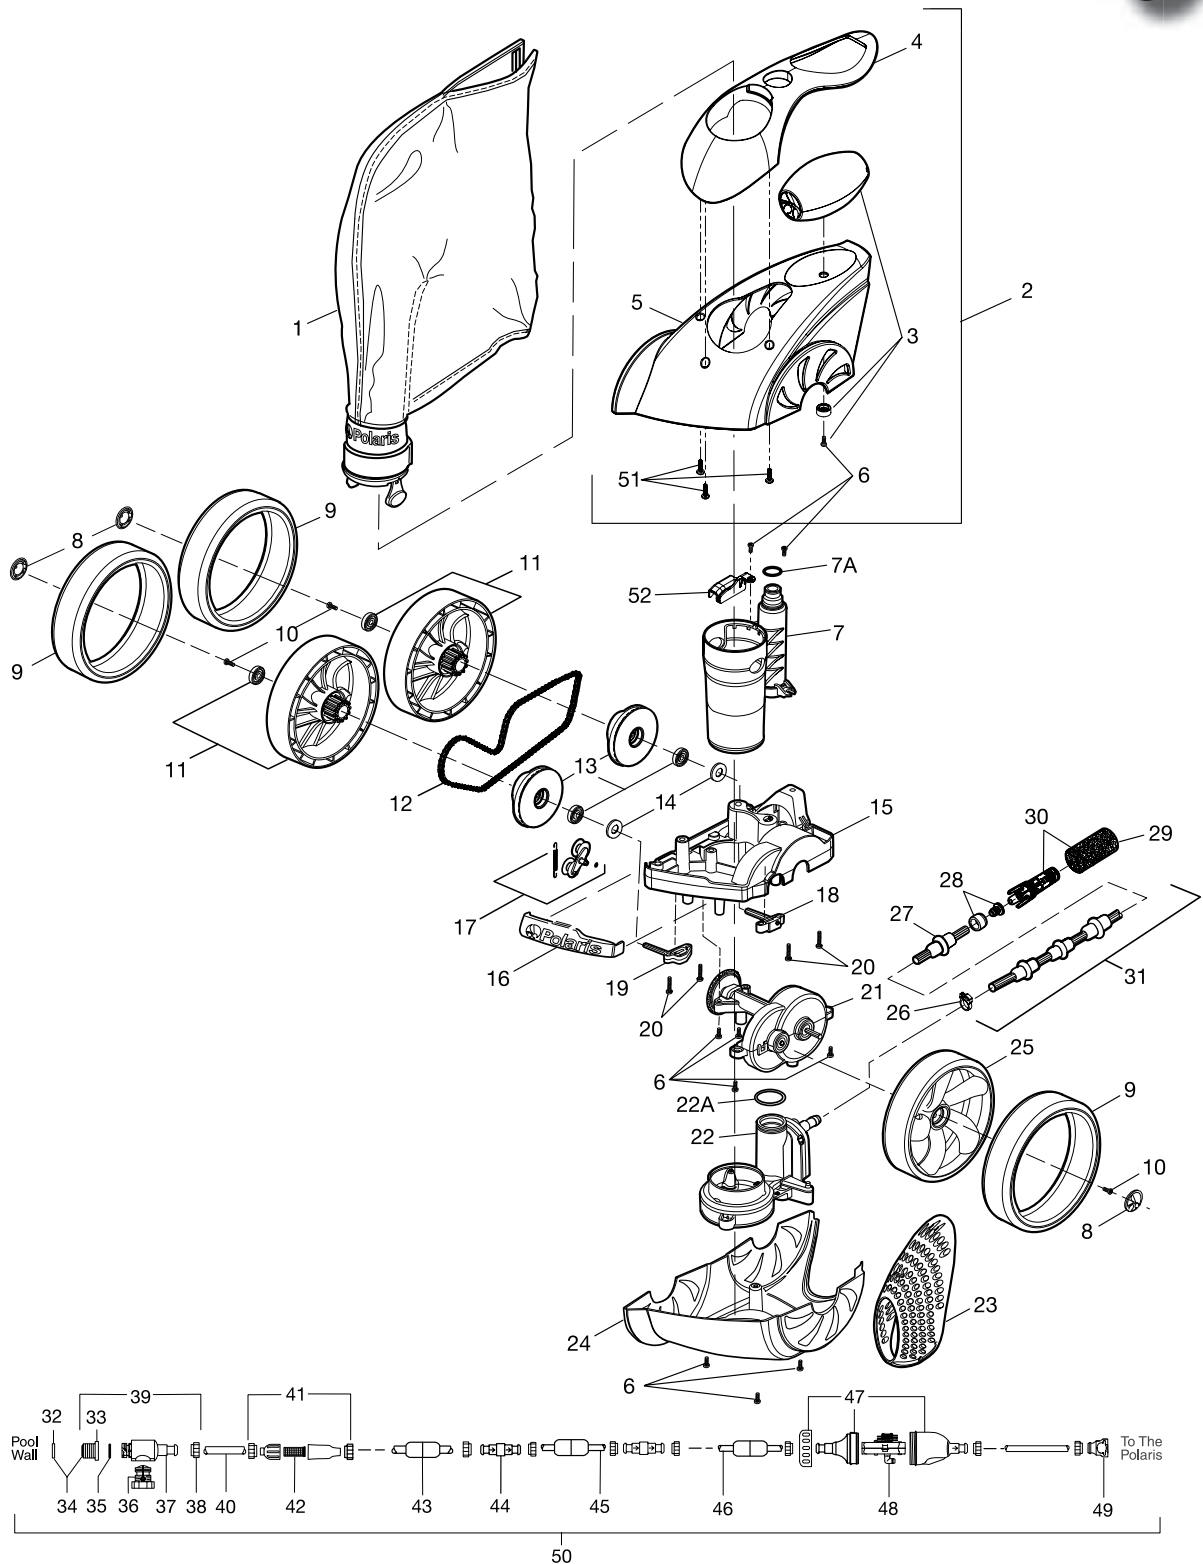

POLARIS

3900 Sport