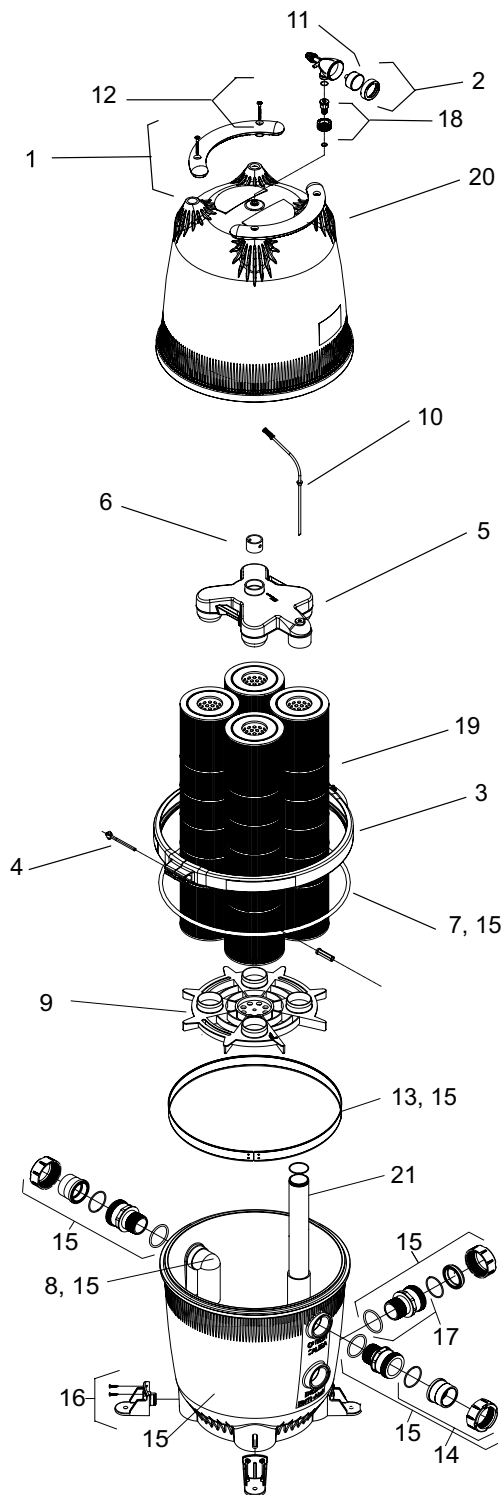

## (Jandy) CV Series

### Parts

	Part No	Description	List \$ excl. GST	List \$ incl. GST
1	WR0357100	Handle Assembly w/hardware (set of 2)		
2	WR0357200	Gauge/Air Release Assembly		
3	WR0357400	Tank Clamp Ring w/Rod Assembly		
4	WR0357500	Threaded Rod and Retainer		
5	WR0357600	Manifold Assembly		
6	WR0357700	Top Spacer		
7	WR0357800	Tank O-ring		
	WR0358000	O-ring Replacement Kit (not shown)		
8	WR0358400	Inlet Elbow w/O-ring		
9	WR0358500	Filter Cartridge Support		
10	WR0358700	Breather Tube Assembly		
11	WR0359600	Pressure Gauge w/O-ring		
12	WR0359900	Handle Hardware (set of 4)		
13	WR0405200	Ring, Retaining		
14	WR0461800	Tailpiece, Cap and Union Nut Set (Set of 3), 2 by 2.5"		
15	WR0465400	Tank Bottom Assembly, CV Filter		
16	WR0465500	Anchor Bracket (Qty 4)		
17	WR0465600	Bulkhead Assembly w/O-ring, CV Filter		
18	WR0552000	Tank Adapter w/O-ring - Union		
19	WR0554500	Filter Cartridge, 85 sq. ft. (4 required) 340 sq. ft.		
	WR0554600	Filter Cartridge, 115 sq. Ft. (4 required) 460 sq.ft		
	WR0357900	Filter Cartridge, 145 sq. Ft. (4 required) 580 sq.ft		
20	WR0554700	Tank Top 340 sq. ft.		
21	WR0555100	Outlet Tube/Elbow Assembly w/O-rings 340 sq. ft.		