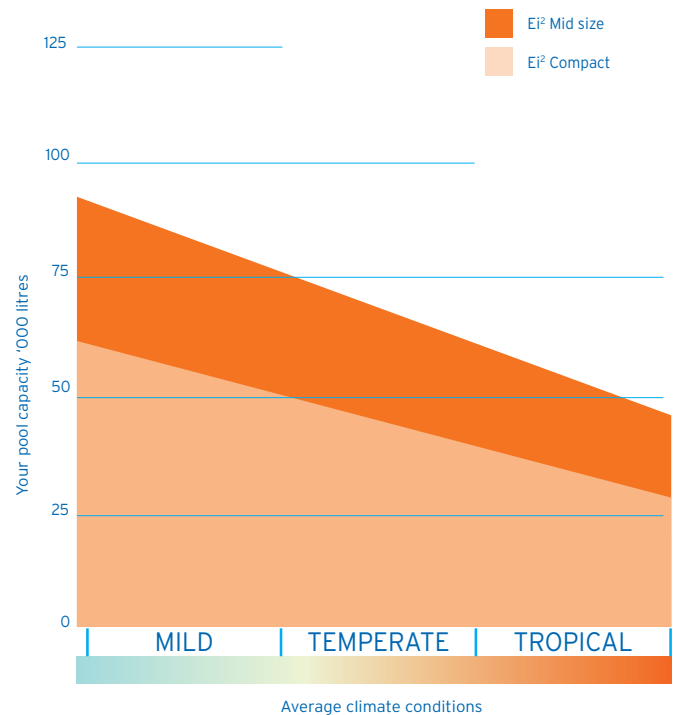

Rainbow Pool Products

PO Box 2388, Mansfield Qld 4122

Telephone STD 61-7-3849 5385

Facsimile STD 61-7-3849 5384

Email: info@rainbowpoolproducts.com.au

Web: www.rainbowpoolproducts.com.au

A robust design with user friendly operation make Ei² the perfect choice for those considering a saltwater pool

Easy to Operate

Setting up a chlorinator can often be a hassle, so we made Ei² as easy as possible straight out of the box. Ei² comes preset with summer and winter modes, all you have to do is set the time and select the mode. Or you can override the modes and set your own operation to suit your individual needs. Also features Boost or Low functions to make ongoing use as easy as possible.

Should there be any problems, there will be warnings shown on the screen to alert you.

Easy to Maintain

The process of saltwater chlorination is a fascinating and complex subject (too complex to discuss here) but let's just say that you need some really clever and well constructed materials to make it all work, otherwise you will spend as much time maintaining the product as you will swimming.

Zodiac use nothing but the best and we incorporate reverse polarity (self cleaning) technology to keep cell cleaning to a bare minimum. Plus the clear housing makes it easy to see when it needs any attention.

Ei² comes in 2 sizes, compact and mid size, use this graph to see which size you will need to suit your pool in your climate.

Specifications Chart

Description	Ei Compact	Ei Mid Size
Maximum* average pool size	40,000 litres	70,000 litres
Plumbing capacity	40mm Only	
Min/Max salt level	4,000ppm - 10,000ppm	
Power Pack dimensions (WxLxH)	285mm x 405mm x 115mm	
Cell dimensions (WxLxH)	80mm x 260mm x 120mm	
Warranty	2 years power pack and cell	

*based on a mild weather climate, please adjust for cooler or hotter climates

Zodiac lives in the backyards of Australian families, at home in the pool. Zodiac began and continues with a dedication to innovation and new product development, focused on ensuring a better way of life. Our products deliver solutions to take the hassle out of owning a pool. So, all that's left is for you to enjoy it; to enjoy a better life.

ZODIAC®

a better life