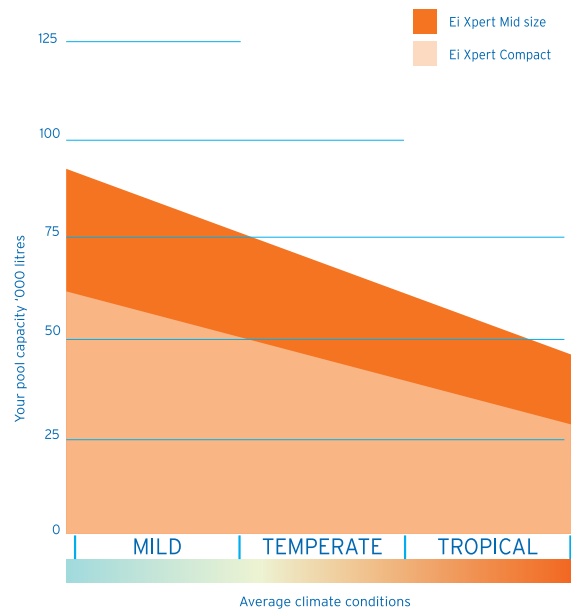

Ei Xpert comes in 2 sizes, compact and mid size, use this graph to see which size you will need to suit your pool in your climate.

Class leading
3 year warranty
on cell and power pack

Specifications Chart