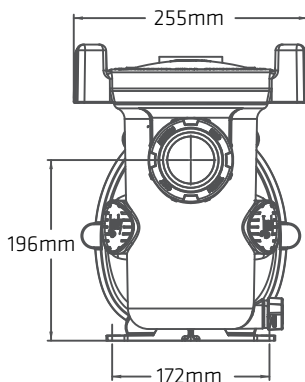

Ease of Use

To ensure maintenance and everyday use is a breeze the FloPro Series pool pump is equipped with an ergonomic cam lock lid with easy alignment indicators, handle pump brackets and large lint basket. The clear view lint basket lets you see when the basket needs cleaning.

Energy and Cost Efficient

The FloPro series pool pump is extremely energy efficient providing uncompromising power to filter and recirculate pool water while keeping costs down. Equipped with 50mm barrel unions you can be assured of efficient flow of recirculated water throughout the pool.

Quiet Technology

The design of the FloPro pump controls the flow dynamics within the pump, resulting in less noise and quiet operation.

Specifications

Model No.	HP	Voltage	Hz	Overall Length	Input Power (Watts)	Full Load (Amps)	Max Noise @1m
WFHPM 75	0.75	240	50	625mm	945	4.1	56.4 dBA
WFHPM 10	1	240	50	625mm	1140	4.8	58.1 dBA
WFHPM 15	1.5	240	50	625mm	1362	5.9	58.6 dBA
WFHPM 20	2	240	50	625mm	1987	8.4	64. dBA

Schematic

Bolt holes, centre to centre