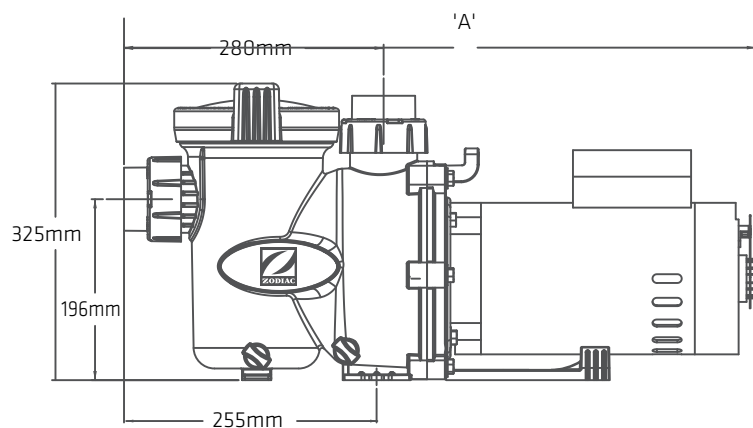

Quiet Technology

The design of the FloPro pump controls the flow dynamics within the pump, resulting in less noise and quiet operation.

Specifications

Model No.	HP	Voltage	Hz	Overall Length	Input Power (Watts)	Full Load (Amps)	Max Noise @1m
WFHPM 75	0.75	240	50	625mm	945	4.1	56.4 dBA
WFHPM 10	1	240	50	625mm	1140	4.8	58.1 dBA
WFHPM 15	1.5	240	50	625mm	1362	5.9	58.6 dBA
WFHPM 20	2	240	50	625mm	1987	8.4	64. dBA

Schematic

Bolt holes, centre to centre

Front edge of union, to centre of bolt holes

Zodiac lives in the backyards of Australian families, at home in the pool. Zodiac began and continues with a dedication to innovation and new product development, focused on ensuring a better way of life. Our products deliver solutions to take the hassle out of owning a pool. So, all that's left is for you to enjoy it; to enjoy a better life.