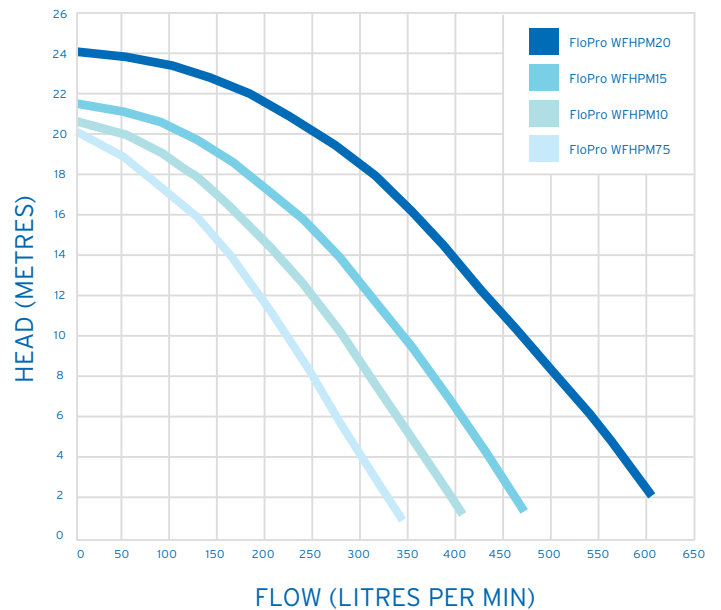

Pump Performance Curve

Rainbow Pool Products

PO Box 2388, Mansfield Qld 4122

Telephone STD 61-7-3849 5385

Facsimile STD 61-7-3849 5384

Email: info@rainbowpoolproducts.com.au

Web: www.rainbowpoolproducts.com.au