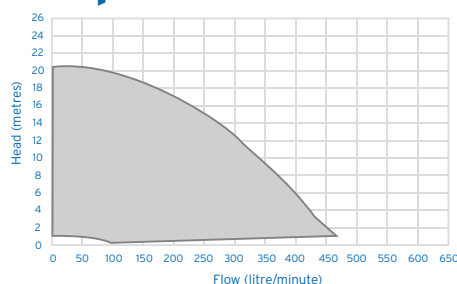

Pump Performance Curve

The shaded performance range curve above illustrates the ability of the pump to deliver varying flow rates at a variety of different speed settings. The main factor that determines how much flow is delivered from your pump is the amount of restriction (friction) in the line. This is represented in head and measured in metres.