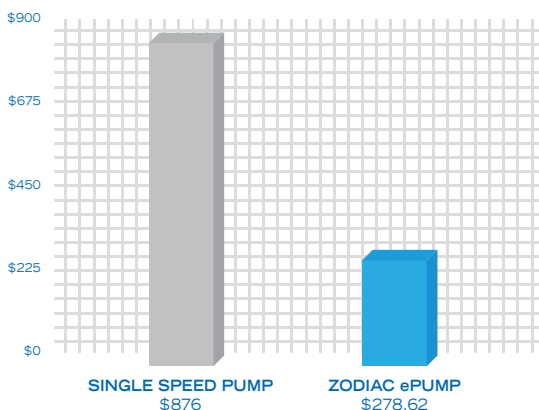

ZODIAC®

a better life

Save Energy, Save Money

The FloPro ePump is a variable speed pool pump that can be configured to significantly reduce pool (energy) running costs and provide the best and most energy efficient performance for each individual piece of pool equipment.

With capability to run at up to 8 different speeds, the FloPro ePump can save up to \$600 p.a in energy costs. In most installations, it will have a payback of around 2 1/2 years versus a standard single speed pump*.

Running the filtration (pump) equipment for longer periods at lower speeds will reduce power consumption significantly. For example, if the speed is halved, the flow output is halved, and the power consumption drops to one quarter. Even at 50% RPM, the FloPro ePump can still turn over 50,000 litres in 4 hours.