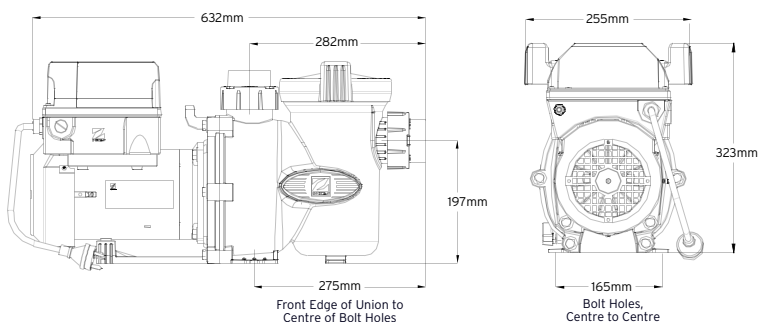

Model No.	HP	Voltage	Pipe size	Carton Weight	Overall Length
WZEP	0.25 - 1.5	230 VAC	40-50mm	19KG	632mm

Zodiac lives in the backyards of Australian families, at home in the pool. Zodiac began and continues with a dedication to innovation and new product development, focused on ensuring a better way of life. Our products deliver solutions to take the hassle out of owning a pool. So, all that's left is for you to enjoy it; to enjoy a better life.