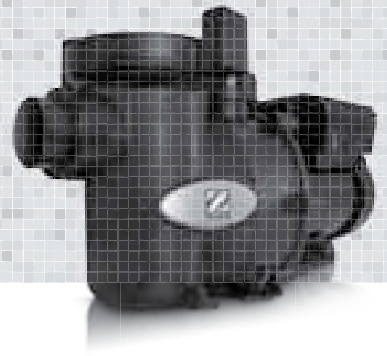

ZODIAC ePump

ZODIAC ePump

Complete Unit

Part No	Description	List \$ excl. GST	List \$ incl. GST
WZEPA	ePump & Controller		
WZEP	ePump		
WZEP-R	ePump - Controller		

Electrical System

	Part No	Description	List \$ excl. GST	List \$ incl. GST
1	WR0519200	MOTOR, WZEP SERIES, R-KIT		
2	W0479500	Backplate, Pump, Replacement Kit		
3	W0479603A	Impeller, Assembly		
4	W0479701A	Diffuser with O'Ring & Hardware		
5	W0479400	Mechanical Seal, Carbon & Ceramic (1 set)		
6	W0479800A	Body, Pump		
7	WA0133001	Motor Mounting Foot Assembly		
8	W0480000	Locking Ring (With Lid & O'Ring)		
9	WA0130900	Filter Basket		
10	W0446000A	Plug, Drain (Set of 2)		
11	W0327301	Tail Piece, O'Ring & Union Nut		
12	WS0137200	O'Ring, Lid		
13	WS0137300	O'Ring BackPlate		
14	WS0104900	O'Ring Tail Piece		
15	W0480400	Diffuser/Impeller Hardware Set		
16	W0480500	Backplate Hardware with Set of 6 Bolts & Washers		
17	W0446700	Motor Hardware with Set of 4 Bolts & Washers *		
18	WR05298	Cover, Junction Box, Motor, WZEP *		
19	WR05157	Cover, Fan, WZEP, R-Kit *		
20	WR05159	Hardware, Speed Drive, WZEP, R-Kit *		
21	WR06609	Connector, Speed Drive, ePump (4 - Pin Connector) *		
22	WA01623	Impeller Sleeve		