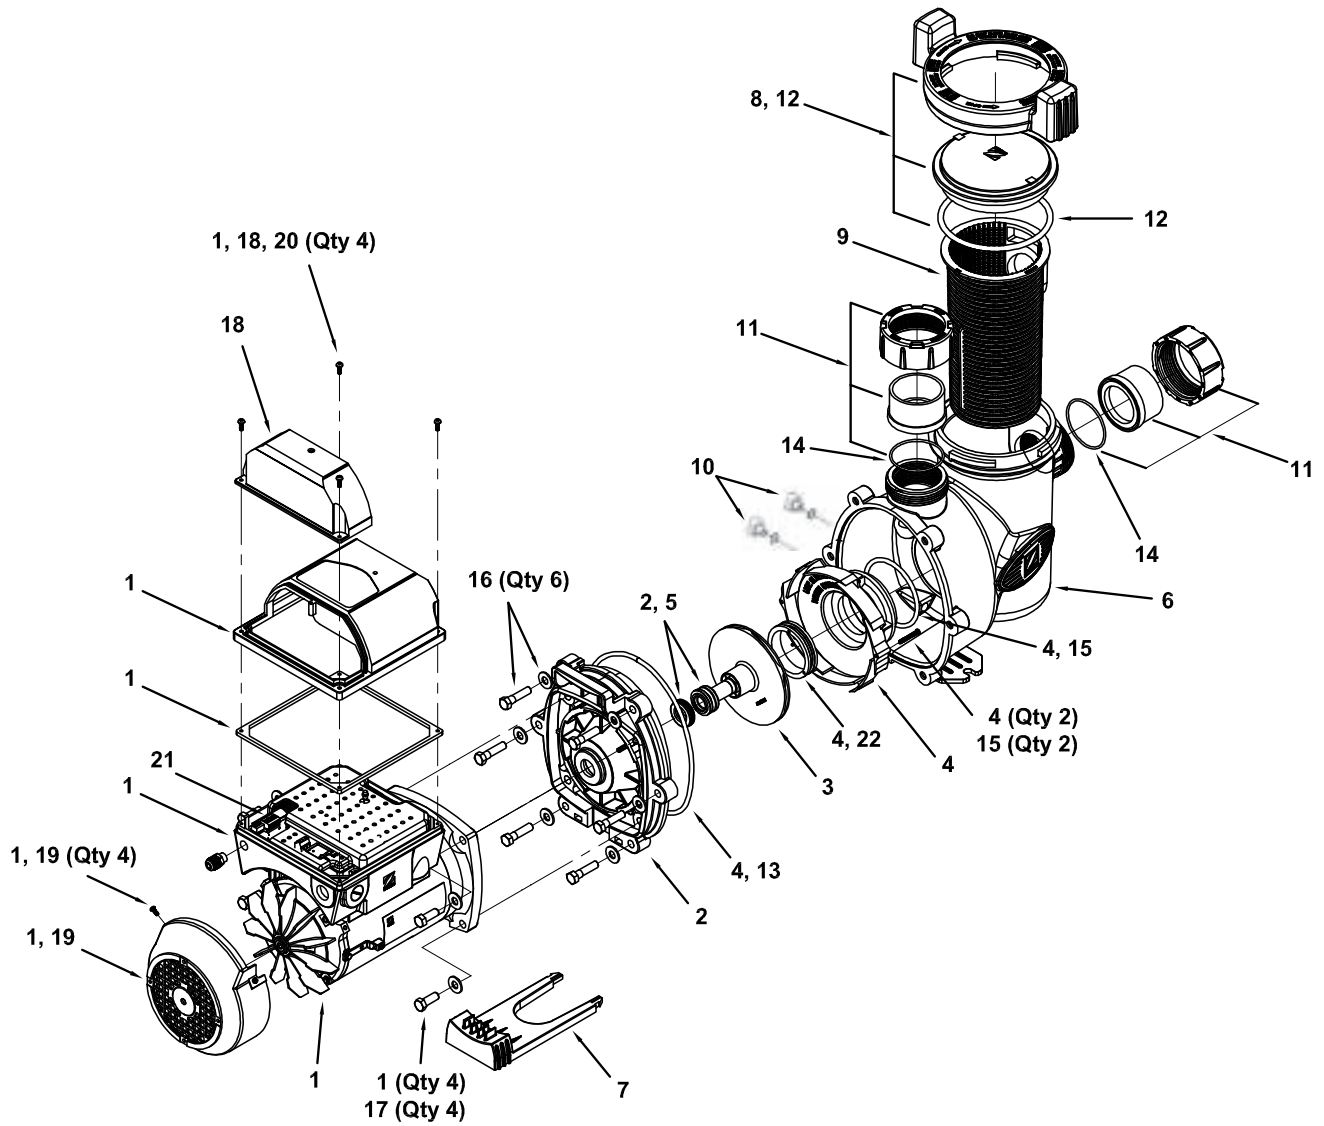

ZODIAC ePump

ZODIAC ePump

Complete Unit

Part No	Description	List \$ excl. GST	List \$ incl. GST
WZEPA	ePump & Controller		
WZEP	ePump		
WZEP-R	ePump - Controller		

Electrical System

	Part No	Description	List \$ excl. GST	List \$ incl. GST
1	WR0519200	MOTOR, WZEP SERIES, R-KIT		
2	W0479500	Backplate, Pump, Replacement Kit		
3	W0479603A	Impeller, Assembly		
4	W0479701A	Diffuser with O'Ring & Hardware		
5	W0479400	Mechanical Seal, Carbon & Ceramic (1 set)		
6	W0479800A	Body, Pump		
7	WA0133001	Motor Mounting Foot Assembly		
8	W0480000	Locking Ring (With Lid & O'Ring)		
9	WA0130900	Filter Basket		
10	W0446000A	Plug, Drain (Set of 2)		
11	W0327301	Tail Piece, O'Ring & Union Nut		
12	WS0137200	O'Ring, Lid		
13	WS0137300	O'Ring BackPlate		
14	WS0104900	O'Ring Tail Piece		
15	W0480400	Diffuser/Impeller Hardware Set		
16	W0480500	Backplate Hardware with Set of 6 Bolts & Washers		
17	W0446700	Motor Hardware with Set of 4 Bolts & Washers *		
18	WR05298	Cover, Junction Box, Motor, WZEP *		
19	WR05157	Cover, Fan, WZEP, R-Kit *		
20	WR05159	Hardware, Speed Drive, WZEP, R-Kit *		
21	WR06609	Connector, Speed Drive, ePump (4 - Pin Connector) *		
22	WA01623	Impeller Sleeve		

* Please Contact Zodiac regarding Prices

Rainbow Pool Products

PO Box 2388, Mansfield Qld 4122

Telephone STD 61-7-3849 5385

Facsimile STD 61-7-3849 5384

Email: info@rainbowpoolproducts.com.au

Web: www.rainbowpoolproducts.com.au