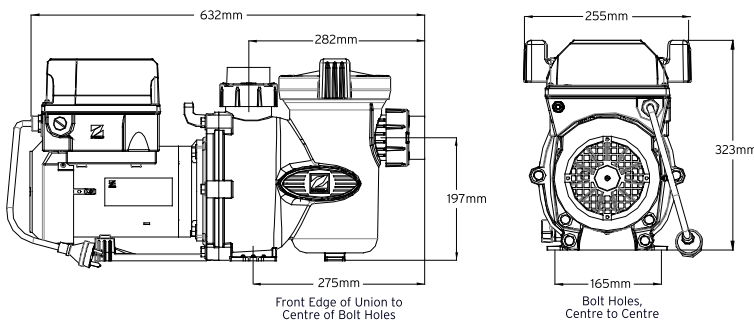

Model No.	HP	Voltage	Pipe size	Carton Weight	Overall Length
WE3000	1.0HP	230 VAC	40-50mm	10KG	632mm

Zodiac lives in the backyards of Australian families, at home in the pool. Zodiac began and continues with a dedication to innovation and new product development, focused on ensuring a better way of life. Our products deliver solutions to take the hassle out of owning a pool. So, all that's left is for you to enjoy it; to enjoy a better life.