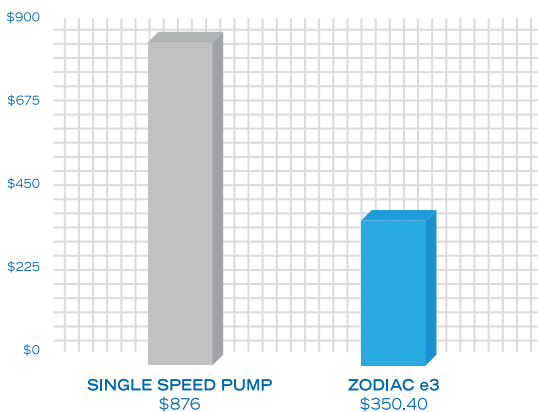

Zodiac Flopro e3

intelligent & economical pool pump

The Zodiac FloPro e3 is one of the most energy efficient, economical, easy to use 3 speed variable pool pumps on the market today.

The motor has been factory pre-set to run at three common speeds; but unlike most other 3 speed pumps the FloPro e3 can be adjusted by increments of 50 revs per minute to provide the most efficient solution for your specific requirements.

Suitable for all domestic swimming pools, the FloPro e3 is engineered to provide years of reliable, ultra-quiet operation.

ZODIAC®

a better life

Save Energy, Save Money

The FloPro e3 is a variable speed pool pump that has been designed specifically for the Australian market as an easy to use, economic and intelligent swimming pool pump.

With 3 preset speed settings you can simply set and forget whilst the pool pump runs at the desired speed.

With the added function of the variable speed buttons you can simply adjust the speed setting (RPM) to ensure you obtain the optimum energy efficiency for your pool application.

Running the pump at EcoMode for normal filtration will reduce power consumption significantly.

* 1400 RPM = 70 (LPM) = 0.160 kW/h - 24 hours per day x \$0.25kwh x 365 days x 0.160kw/h = \$350.40

Specifications & Dimensions