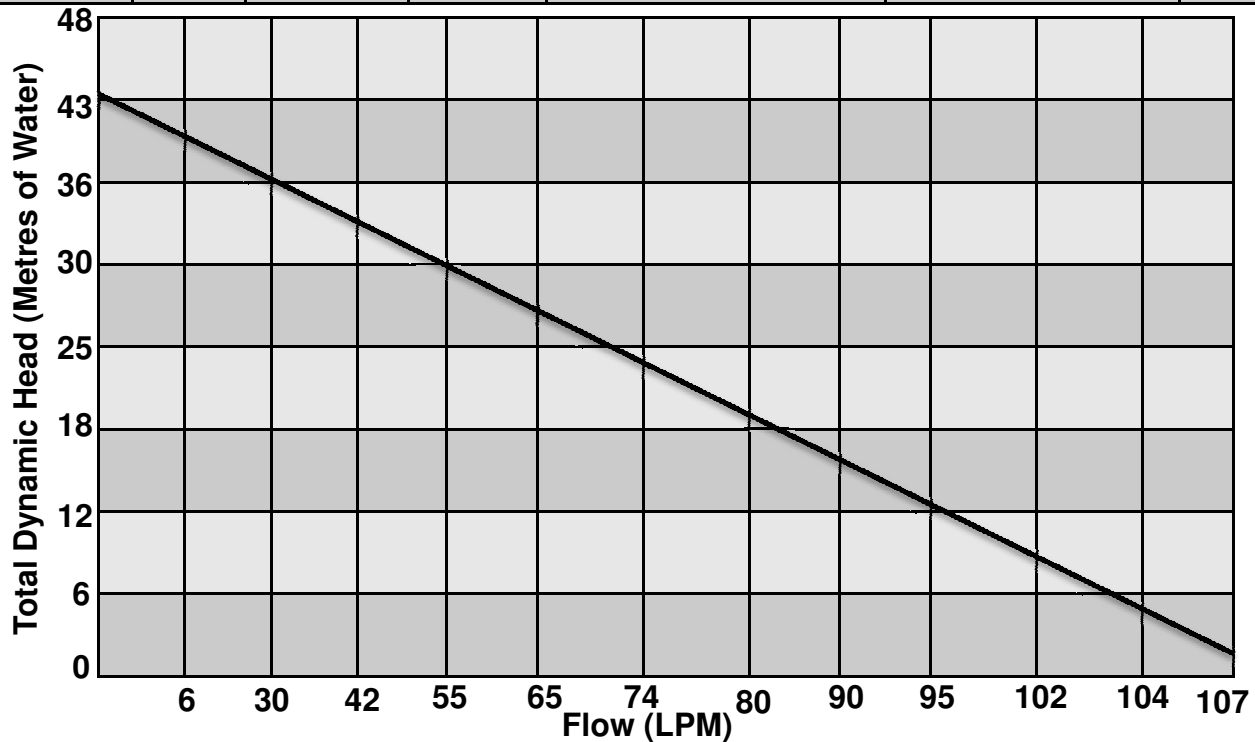

Product Specifications

Model No.	HP	Voltage	Hz	Input Power (Watts)	Full Load (A)	Weight
W4320000B	1.5	240	50	1500	6.6	14kg