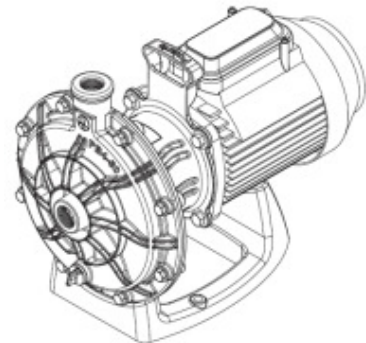

Polaris® PB4-50B Booster Pump

An independent
water pressure
system for pressure
powered pool
cleaners

The new and improved PB4-50B booster pump delivers high-performance power, quiet operation, and Polaris durability. The PB4-50B is the power behind Polaris.

A strong 1.5 horsepower motor.

New and improved-Easy pump seal replacement.

Heavy duty single piece base.

Captured back plate nut fasteners.

Ergonomic drain plug with o-ring. and easy-carry handle

New larger volute seal o-ring

**2 YEAR
WARRANTY**

Product Specifications

Model No.	HP	Voltage	Hz	Input Power (Watts)	Full Load (A)	Weight
W4320000B	1.5	240	50	1500	6.6	14kg

Model	Distance from pump (Metres)	Sound Pressure (dba)
Polaris PB4-50B Part No. W4320000B 	0.90	57.7
	1.80	54.7
	2.70	52.9
	3.60	51.7
	4.50	50.7