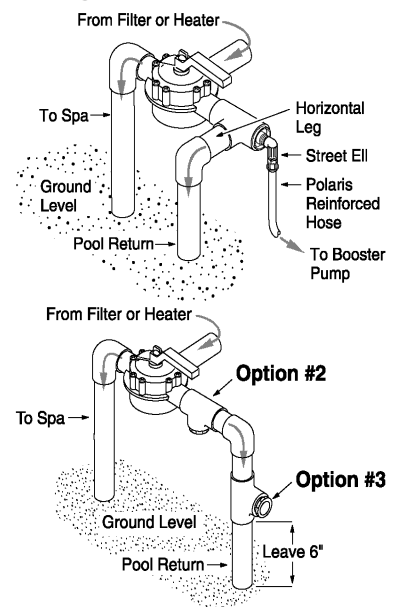

Plumbing Recommendation

Schematic