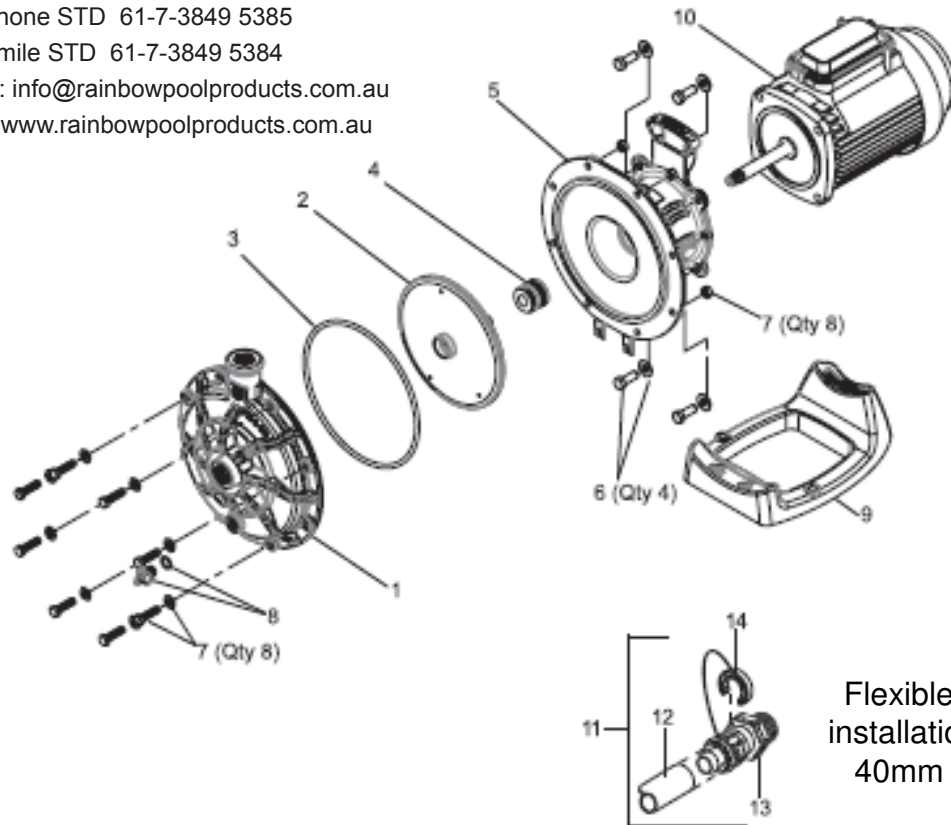

Plumbing Recommendation

Schematic

Rainbow Pool Products

PO Box 2388, Mansfield Qld 4122

Telephone STD 61-7-3849 5385

Facsimile STD 61-7-3849 5384

Email: info@rainbowpoolproducts.com.au

Web: www.rainbowpoolproducts.com.au

Flexible plumbing installations only for 40mm plumbing

Polaris Booster Pump – Complete Unit: Part No. W4320000B

Item No.	Qty	Part Number	Description
1	1	A0187500	Volute, PB4-50B
2	1	A0186700	Impeller, PB4-50B
3	1	WS0137300	O-Ring, Bracket Adaptor
4	1	WA0580502	Mechanical Ceramic Seal
5	1	WR0520700	Seal Plate/Bracket, PB4-50B
6	4	W0446700	Bolt, Stainless, Bracket to Motor w / washers
7	8	WR0520800	Bolt/Nut, Stainless, Volute to Bracket
8	1	A0186300	Drain Plug w / O-ring, PB4-50B
9	1	A0187000	Pump Stand Base, PB4-50B
10	1	B0022000	Motor, Threaded Shaft, PB4-50B
11	1	W4230007	1.8 m Pump Hose with Softube Quick Connects & Retainers
12	1	W4230009	1.8 m Pump Hose only
13	4	W4230023	Softube Quick Connects (Pack 4)
14	4	W4230029	Softube Quick Connect – Retainers (Pack 4)
	1	W4230025	PB4-50B – Complete Plumbing Kit for 40mm (includes 2 x 40mm to 20mm Reducers)