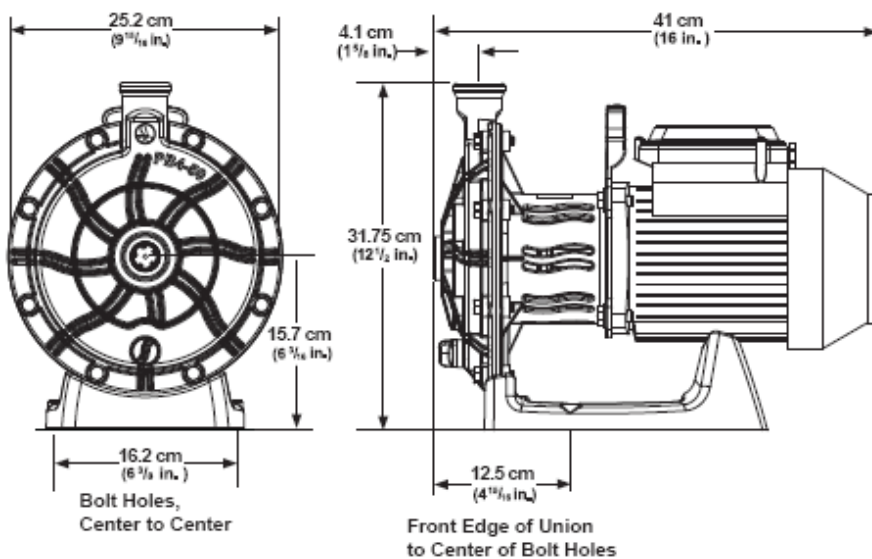

Plumbing Recommendation

Schematic