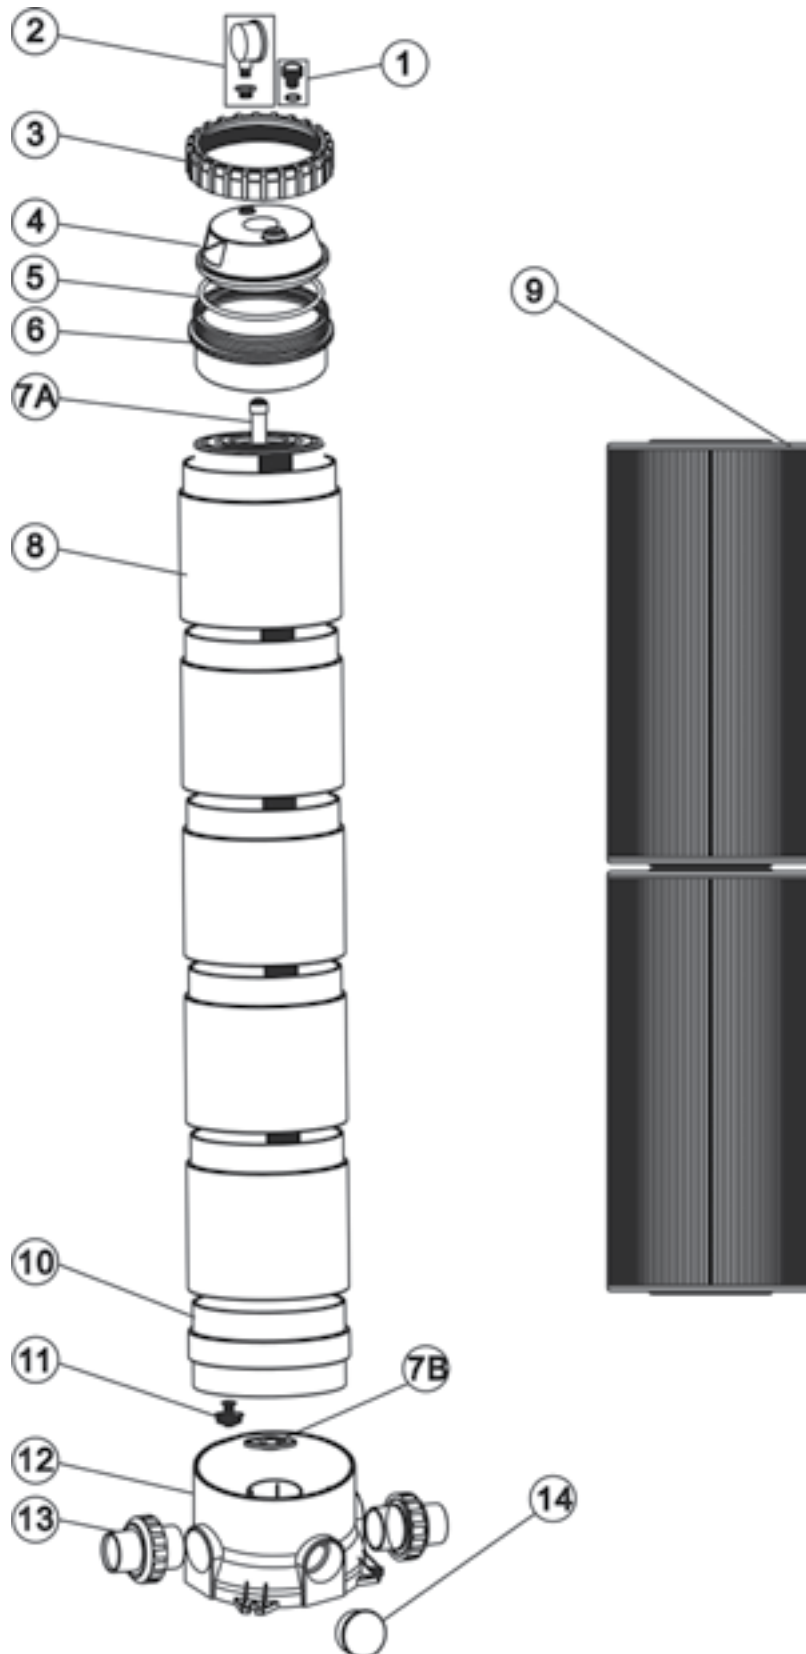

Rainbow Pool Products

PO Box 2388, Mansfield Qld 4122

Telephone STD 61-7-3849 5385

Facsimile STD 61-7-3849 5384

Email: info@rainbowpoolproducts.com.au

Web: www.rainbowpoolproducts.com.au

ZODIAC

CF Cartridge Filter CF75-CF150

ZODIAC

HAPPY
AND
HEALTHY

CF Cartridge Filter CF75-CF150

Complete Units

Part No	Description
W88060101	Zodiac CF75 Cartridge Filter
W88060103	Zodiac CF100 Cartridge Filter
W88060105	Zodiac CF150 Cartridge Filter

Parts

	Part No	Description	No of Parts Required
1	W89060102	Air Release Valve	1
2	W06011021	Oil Pressure Gauge With O-ring (50 psi)	1
2	W01111048	Connector for Pressure Gauge/Stopper	1
3	W01021006	Ring Lock for cartridge filter	1
4	W01011002	Cartridge filter Lid	1
5	W02011034	O-Ring for Lid	1
6	W01011003	Upper part of cartridge filter	1
7A	W89060105	CF75 PVC Air Vent Pipe With Cover	1
7A	W89060106	CF100 PVC Air Vent Pipe With Cover	1
7A	W89060107	CF150 PVC Air Vent Pipe With Cover	1
7B	W01011007	Air Vent Pipe Fastener	1
8	W0101104	CF75 Upper Tank Body	2
8	W0101104	CF100 Upper Tank Body	3
8	W0101104	CF150 Upper Tank Body	4
9	W88270103	CF75 Element	1
9	W88270104	CF100 Element	1
9	W88270105	CF150 Element	1
10	W01011005	Body Support	1
11	W89060109	Pressure Release Valve	1
12	W01011013	Base for Cartridge Filter	1
13	W89060110	40mm Union for Cartridge filters (Imperial)	2
13	W89060111	40mm Union for Cartridge filters (Metric)	2
13	W89060112	50mm Union for Cartridge filters (Imperial) for CF100 & CF150 only	2
13	W89060113	50mm Union for Cartridge filters (Metric)	2
14	W01011015	Plug	1

Rainbow Pool Products

PO Box 2388, Mansfield Qld 4122

Telephone STD 61-7-3849 5385

Facsimile STD 61-7-3849 5384

Email: info@rainbowpoolproducts.com.au

Web: www.rainbowpoolproducts.com.au