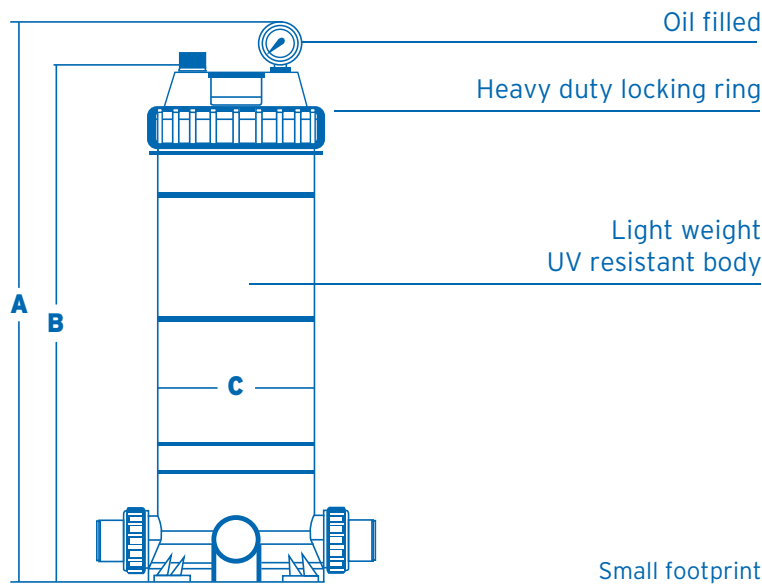

Features

- Constructed from highly durable UV resistant materials
- Light weight design for ease of installation and maintenance
- Equipped with a heavy duty lid and ring lock nut for easy removal and maintenance
- Screw type air bleed for easy removal of any trapped air within the filter
- High quality oil filled pressure gauge
- Tank is covered by a 2 year warranty and 1 year on other parts

Benefits

- Compact in design with a small foot print makes the Titan Series CF cartridge filter ideal for confined spaces
- No need to backwash, simply hose down the element when required. On average each time you backwash a sand filter you are using 750 litres of water
- A cartridge filters a finer dirt particle (approx 8 micron) than a sand filter (between 15 - 25 micron)
- The element is made from Remay materials that provides superior filtration and long life

Specifications

Model No.	Working Flow Rate	Max Working Pressure	Connection Size	Amm	Bmm	Cmm
ZCF75	283 lpm	350kpa	40mm	805mm	747mm	225mm
ZCF100	382 lpm	350kpa	50mm	985mm	927mm	225mm
ZCF150	555 lpm	350kpa	50mm	1165mm	1107mm	225mm

Schematic

Zodiac lives in the backyards of Australian families, at home in the pool. Zodiac began and continues with a dedication to innovation and new product development, focused on ensuring a better way of life. Our products deliver solutions to take the hassle out of owning a pool. So, all that's left is for you to enjoy it; to enjoy a better life.

ZODIAC®

a better life