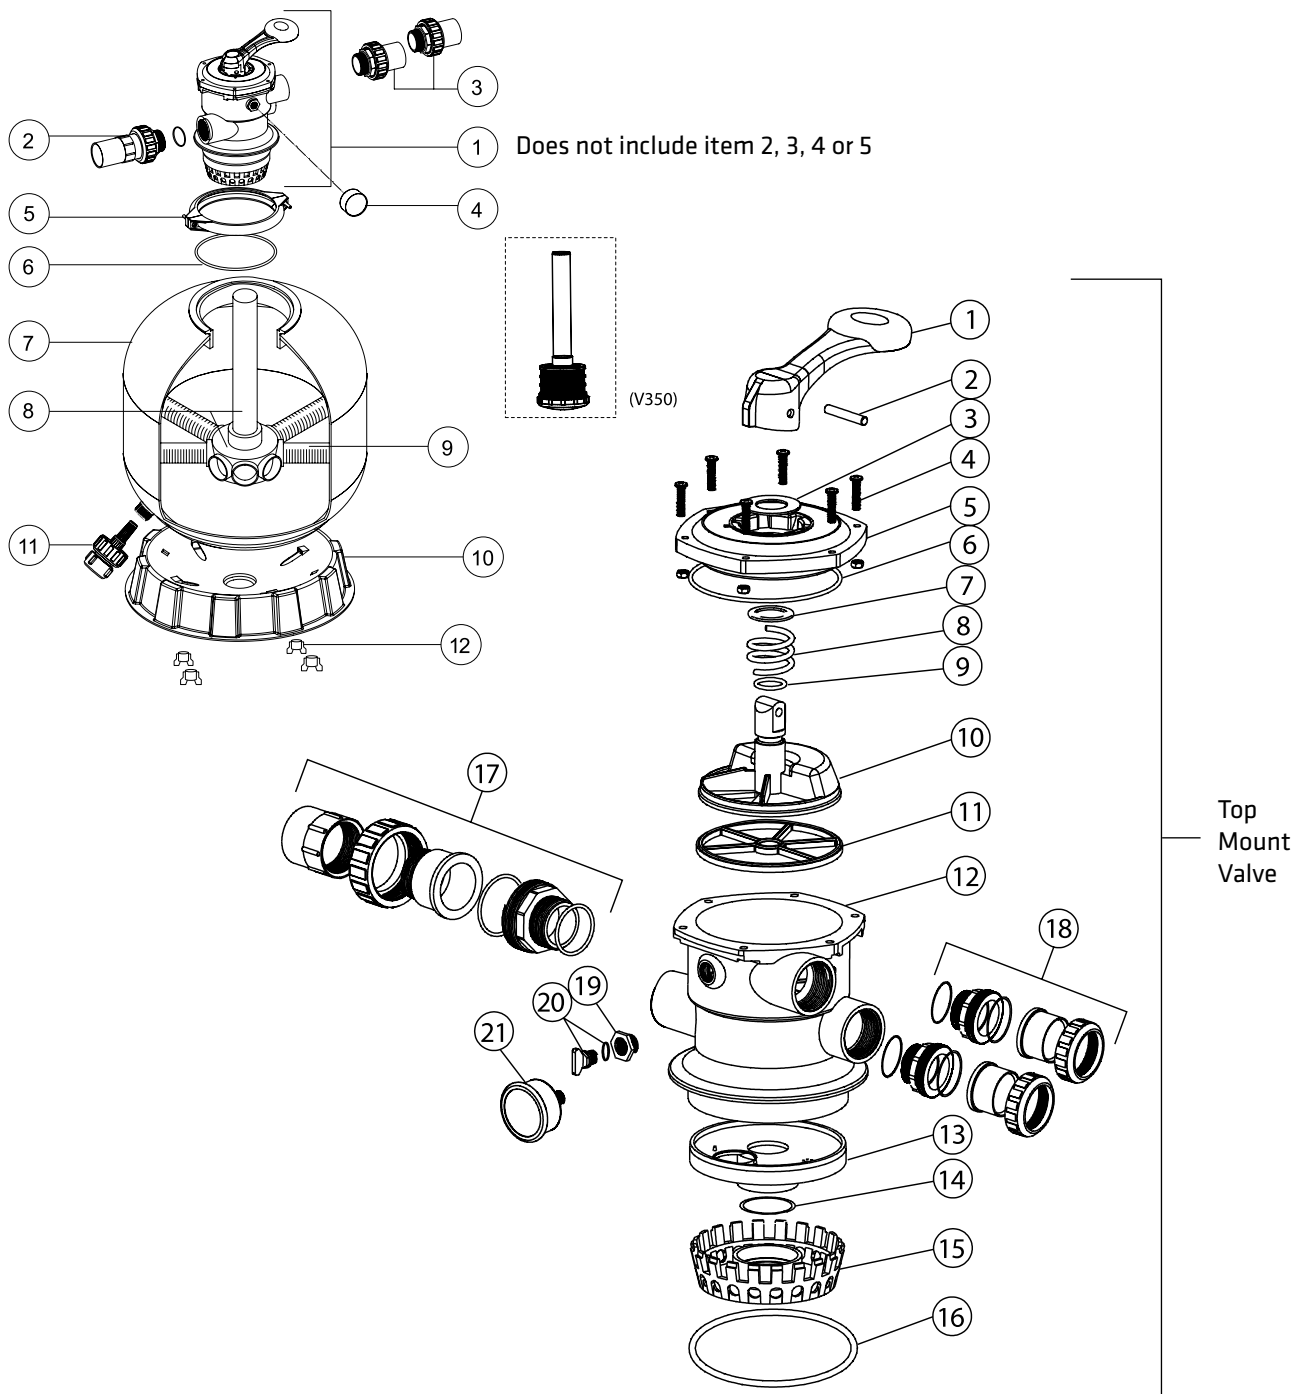

ZODIAC

Rainbow Pool Products
PO Box 2388, Mansfield Qld 4122
Telephone STD 61-7-3849 5385
Facsimile STD 61-7-3849 5384
Email: info@rainbowpoolproducts.com.au
Web: www.rainbowpoolproducts.com.au

Titan Fibreglass Filters ZT500 - V650

Complete Units	
Part No	Description
W88010104	Titan 21" Fibreglass Sand Filter - ZT500 (40mm MPV)
W88010105	Titan 25" Fibreglass Sand Filter - ZT650
W88010105A	Titan 25" Fibreglass Sand Filter - V650(B) (50mm)