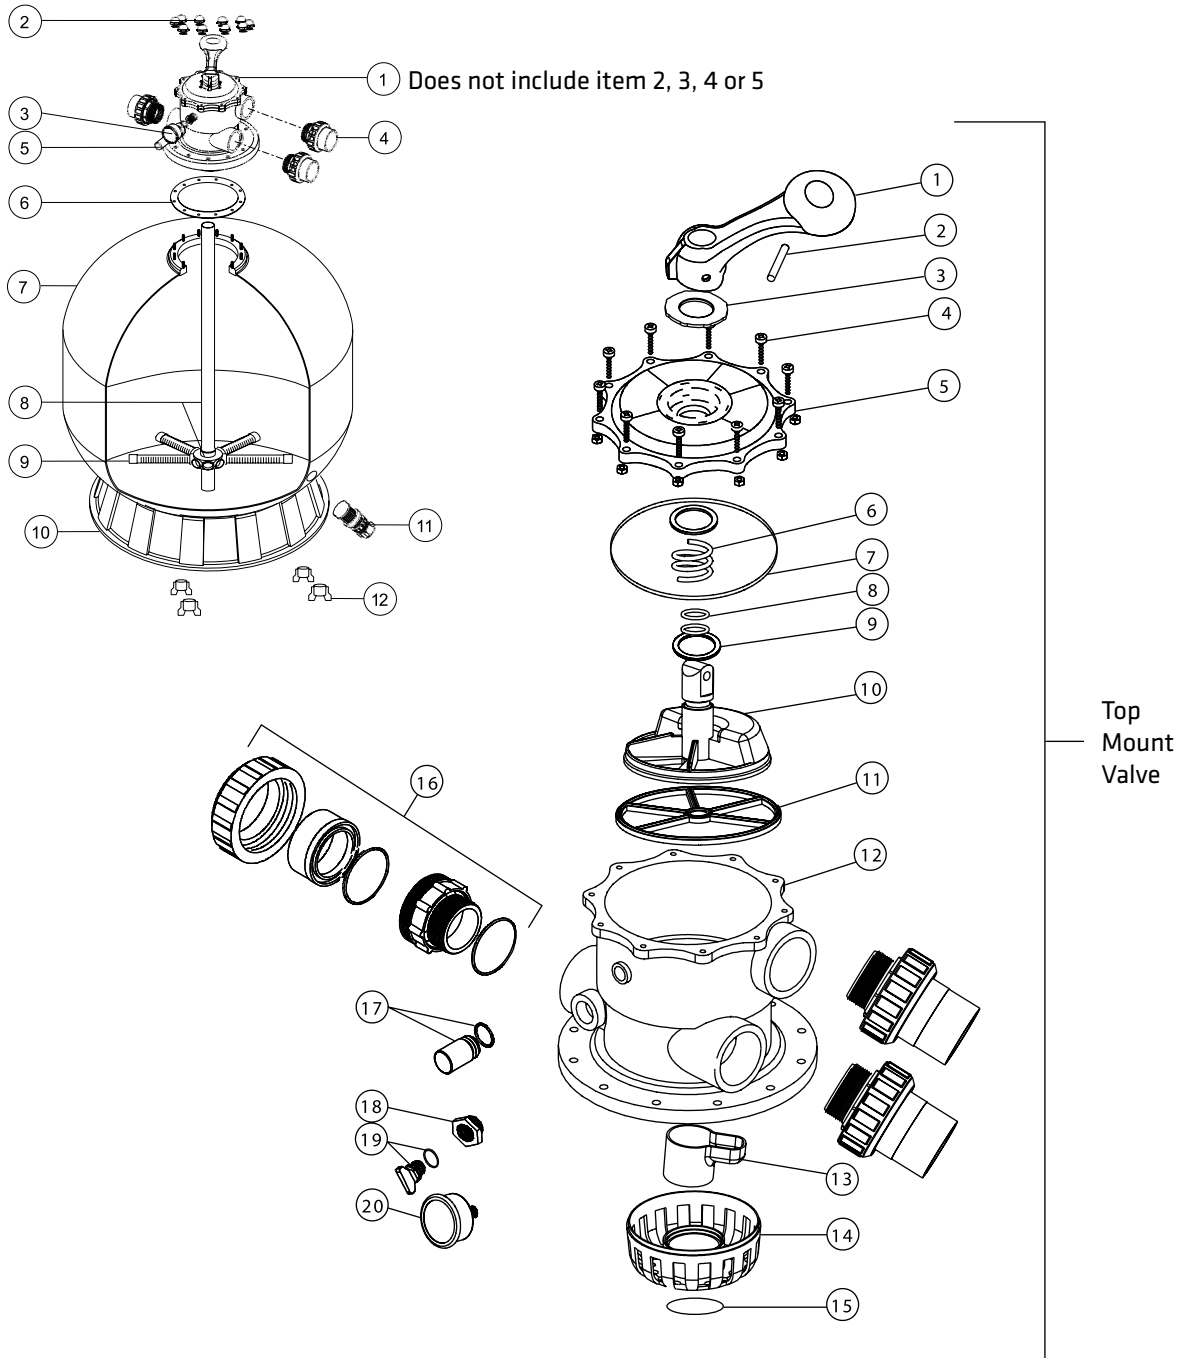

ZODIAC

Titan Fibreglass Filters ZT700B - ZT900

Complete Units

Part No	Description
W88010608	Titan 28" fibreglass sand filter (50mm port)
W88010609	Titan 32" fibreglass sand filter
W88800610	Titan 36" fibreglass sand filter