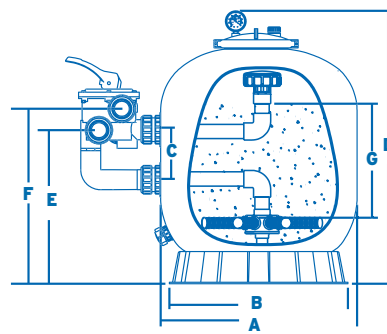

User Friendly

The ergonomic design of the Titan Series fibreglass sand filter makes them easy to operate. Equipped with an ergonomic palm shaped multi-port handle for ease of use, a large sight indicator glass for clear backwash inspection, oil filled pressure gauge for easy inspection of operating pressure, clamp lock design head with 360 degree rotation (ZT500- ZT650 models) for easy installation and a drain plug making maintenance a breeze.

Schematic

Side Mount Sand Filter

Fibreglass Sand Filter

Specifications

| Model Number | Size (Inches) | A mm | B mm | C mm | D mm | E mm | F mm | G mm | Valve Connections | Maximum Flow rate | Silica sand (kg) | Diamond Brite* |
|--------------|---------------|------|------|------|------|------|------|------|-------------------|-------------------|------------------|----------------|
| ZT500 | 21 | 535 | 500 | 845 | 670 | 730 | | | 40mm | 185LPM | 85kg | 64kg |
| ZT650 | 25 | 635 | 500 | 950 | 775 | 835 | | | 40mm | 260LPM | 145kg | 109kg |
| ZTS650 | 25 | 635 | 500 | 180 | 850 | 430 | 490 | 300 | 40mm | 260LPM | 145kg | 109kg |
| ZTS700B | 28 | 723 | 500 | 220 | 890 | 520 | 607 | 390 | 50mm | 336LPM | 215kg | 162kg |
| ZT800 | 32 | 800 | 753 | 1200 | 1002 | 1085 | | | 50mm | 415LPM | 355kg | 267kg |
| ZT900 | 36 | 900 | 753 | 1300 | 1090 | 1172 | | | 50mm | 520LPM | 470kg | 353kg |