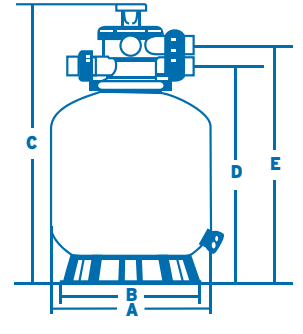

Schematic

Side Mount Sand Filter

Fibreglass Sand Filter

Specifications

| Model Number | Size (Inches) | A mm | B mm | C mm | D mm | E mm | F mm | G mm | Valve Connections | Maximum Flow rate | Silica sand (kg) | Diamond Brite* |
|--------------|---------------|------|------|------|------|------|------|------|-------------------|-------------------|------------------|----------------|
| ZT500 | 21 | 535 | 500 | 845 | 670 | 730 | | | 40mm | 185LPM | 85kg | 64kg |
| ZT650 | 25 | 635 | 500 | 950 | 775 | 835 | | | 40mm | 260LPM | 145kg | 109kg |
| ZTS650 | 25 | 635 | 500 | 180 | 850 | 430 | 490 | 300 | 40mm | 260LPM | 145kg | 109kg |
| ZTS700B | 28 | 723 | 500 | 220 | 890 | 520 | 607 | 390 | 50mm | 336LPM | 215kg | 162kg |
| ZT800 | 32 | 800 | 753 | 1200 | 1002 | 1085 | | | 50mm | 415LPM | 355kg | 267kg |
| ZT900 | 36 | 900 | 753 | 1300 | 1090 | 1172 | | | 50mm | 520LPM | 470kg | 353kg |