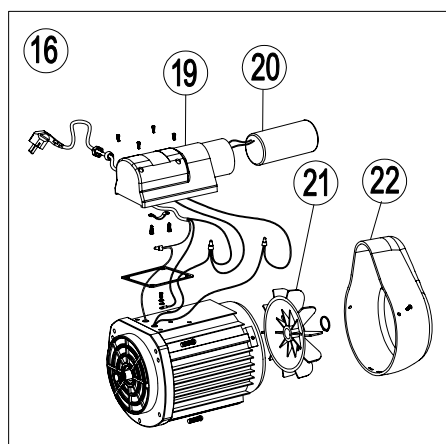

ZODIAC

Titan ZTS Pumps