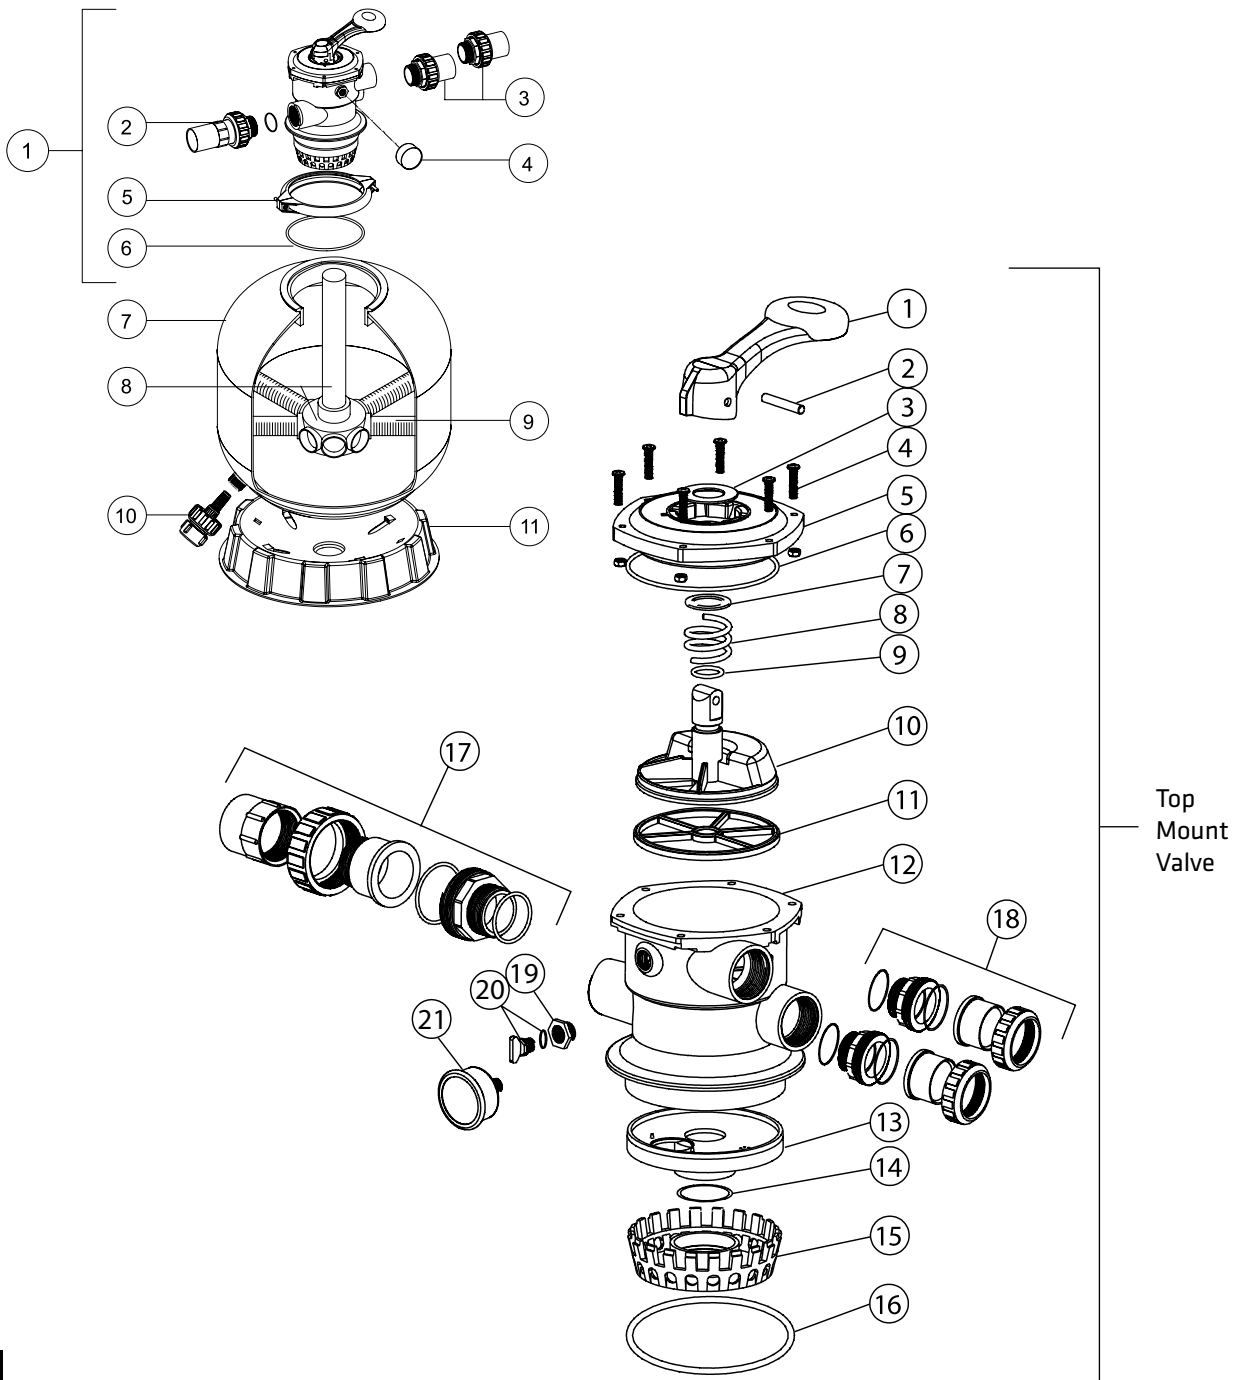

# Titan Thermoplastic Sand Filter TP500 - TP700

## Complete Units

Part No	Description	Colour	List \$ excl. GST	List \$ incl. GST
W88011604Z	Titan 21" Thermoplastic Sand Filter			
W88011605Z	Titan 25" Thermoplastic Sand Filter			
W88011607Z	Titan 28" Thermoplastic Sand Filter			

### Parts

	Part No	Description	No of Parts Required	List \$ excl. GST	List \$ incl. GST
1	W88280105	40mm Top Mount Valve	1		
2	W89280101	40mm Union With Sight Glass, O-Ring	1		
3	W89280102	40mm Union Set (2 Pieces) With O-Ring	2		
4	W06021001	Plastic Pressure Gauge With O-Ring (35psi)	1		
4	W0111048	Connector for Pressure Gauge/Stopper	1		
5	W89010119	M6*50 Screws With Nut	2		
5	W01271010	Clamp Lock	2		
6	W02011134	O-Ring for Filter Neck	1		
7	W01331008	TP500 Filter Tank	1		
7	W01331010	TP650 Filter Tank	1		
7	W01331009	TP700 Filter Tank	1		
8	W89011605	TP500 Lateral Assembly with Center Pipe	1		
8	W89011606	TP650 Lateral Assembly with Center Pipe	1		
8	W89011607	TP700 Lateral Assembly with Center Pipe	1		
9	W01172008	TP500-TP700 Laterals (126mm)	8		
10	W89011601	Water Drain Set	1		
11	W0111062	TP500-TP700 Filter Base	1		