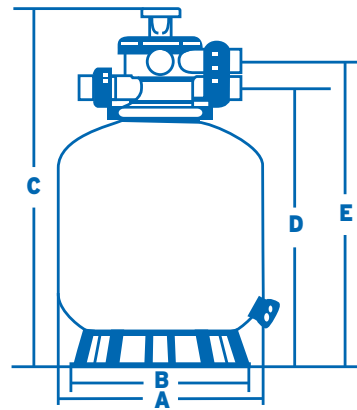

Durable Construction

The Titan Series thermoplastic sand filters have been designed and engineered to ensure you receive years of service with minimum maintenance. The body is constructed from food grade polyethylene which is both corrosion and UV resistant. The filters are also equipped with a robust base to ensure extra stability.

User Friendly

The ergonomic design of the Titan Series thermoplastic sand filter makes them easy to operate. Equipped with an ergonomic palm shaped multi-port handle for ease of use, a large sight indicator glass for clear backwash inspection, clamp lock design head with 360 degree rotation for easy installation and a drain plug making maintenance a breeze.

Quality Assurance

All Zodiac Titan Series thermoplastic sand filters are quality inspected and factory pressure tested at 300kpa (max working pressure 200kpa). Backed by a 10 year warranty on the tank and 1 year on all other components, you can be assured years of reliable service.

Schematic

Specifications

Model Number	Size (Inches)	A mm	B mm	C mm	D mm	E mm	Valve Connections	Maximum Flow rate	Silica sand (kg)	Diamond Brite*
ZP500	21	527	500	845	670	730	40mm	180LPM	85kg	64kg
ZP650	25	627	500	950	775	835	40mm	255LPM	145kg	109kg
ZP700	28	703	500	1020	845	905	40mm	320LPM	210kg	158kg

*Diamond Brite is an alternative filter media to sand providing superior water clarity, cuts backwashing up to 50% and filters particles down to 3 microns. Diamond Brite is environmentally safe and is made from natural materials

Zodiac lives in the backyards of Australian families, at home in the pool. Zodiac began and continues with a dedication to innovation and new product development, focused on ensuring a better way of life. Our products deliver solutions to take the hassle out of owning a pool. So, all that's left is for you to enjoy it; to enjoy a better life.

ZODIAC®

a better life