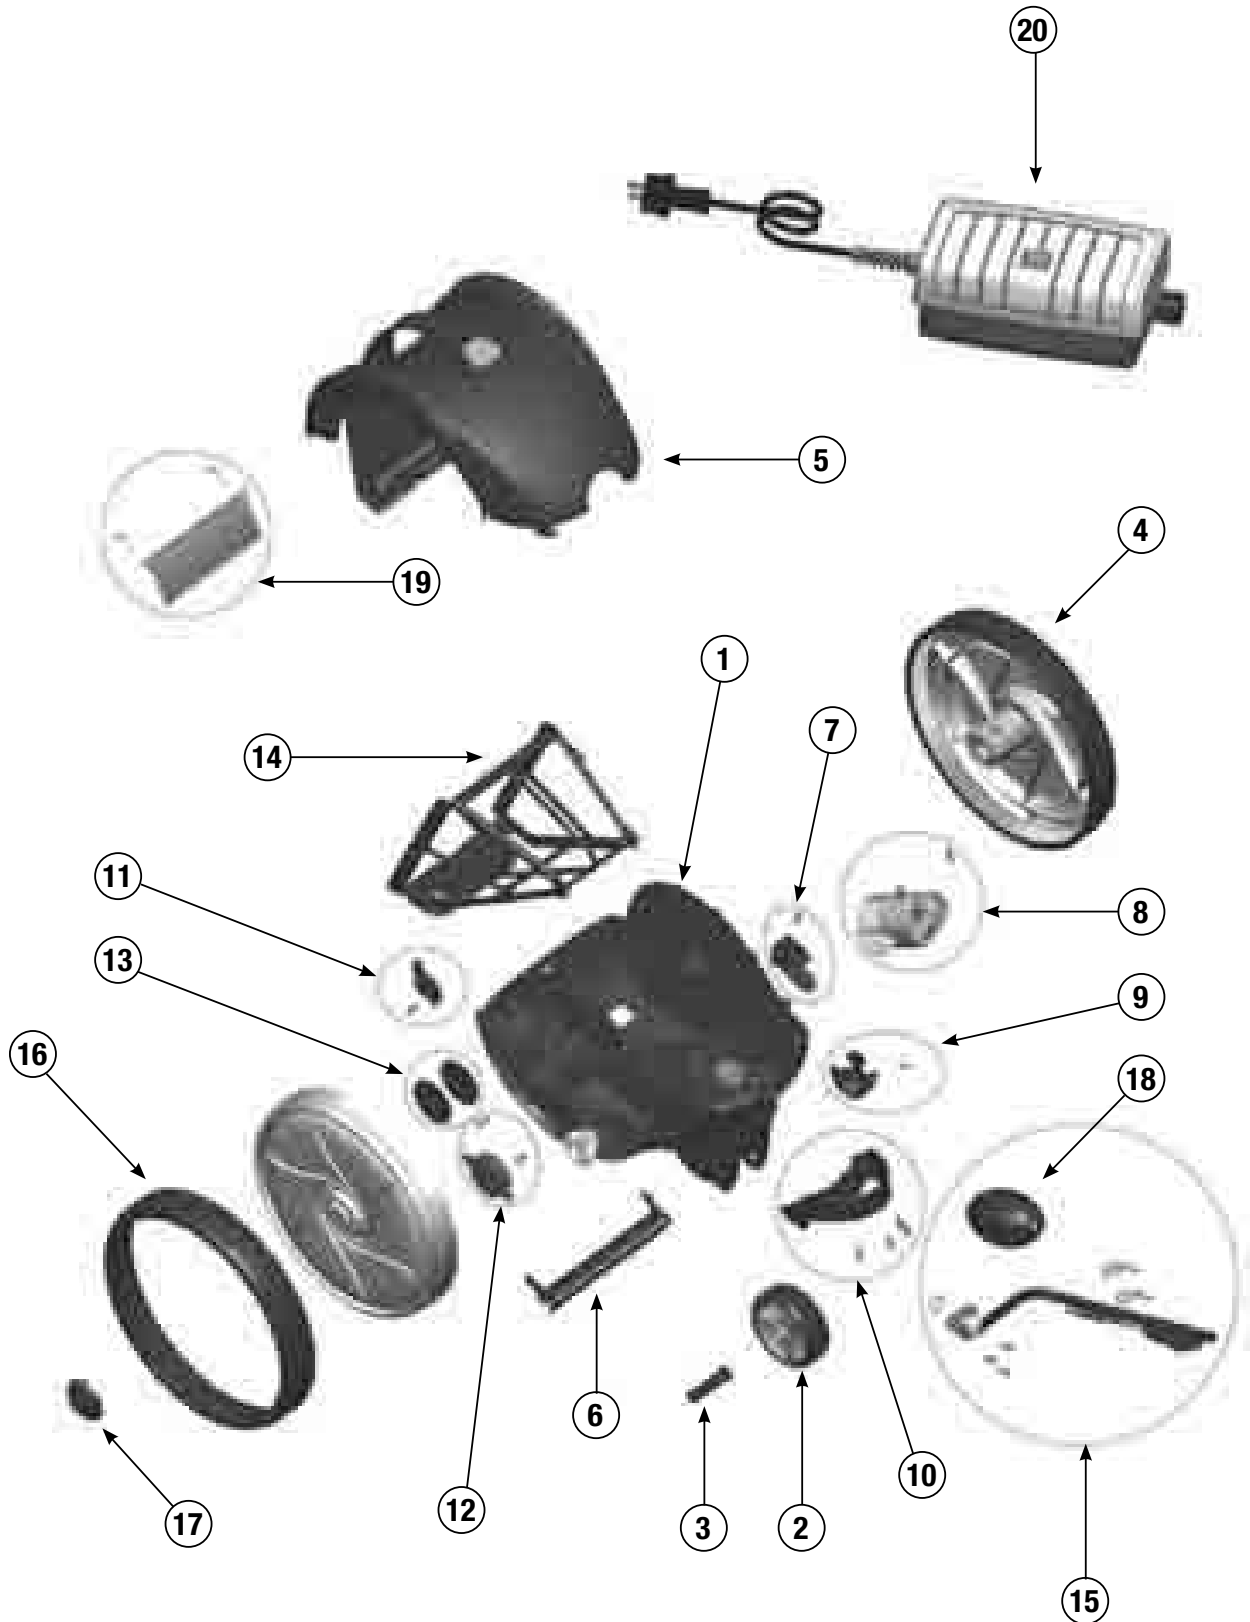

ZODIAC

V1

Rainbow Pool Products

PO Box 2388, Mansfield Qld 4122

Telephone STD 61-7-3849 5385

Facsimile STD 61-7-3849 5384

Email: info@rainbowpoolproducts.com.au

Web: www.rainbowpoolproducts.com.au

ZODIAC

V1

Complete Unit

Part No	Description
W9106	V1

Parts

	Part No	Description
1	W2120A	V1 Body Complete
2	W2103A	V1 Rear Wheel Complete
3	W2106A	V1 Rear Wheel Shaft
4	W2102A	V1 Front Wheel Complete
5	W2107A	V1 Front Cover
6	W2111A	V1 Brush Complete
7	W2119A	V1 Right Rotation Kit
8	W2112A	V1 Flow Outlet
9	W2113A	V1 Impeller
10	W2117A	V1 Rear Handle
11	W2118A	V1 Left Rotation Kit
12	WR0531401	V1 Ballast-16
13	W2115A	V1 Exhaust Valve
14	W2114A	V1 Filter Canister (200 µ)
15	W2109A	V1 Floating Cable 15m
16	W2104A	V1 Front Tyre
17	W2105A	V1 Front Wheel Dome
18	W2110A	V1 Cable Float
19	W2108A	V1 Front Cover Valve
20	WR0529906	V1 Control Box- AU

Accessories

Part No	Description
W2200A	Zodiac V1 storage bag

Rainbow Pool Products

PO Box 2388, Mansfield Qld 4122

Telephone STD 61-7-3849 5385

Facsimile STD 61-7-3849 5384

Email: info@rainbowpoolproducts.com.au