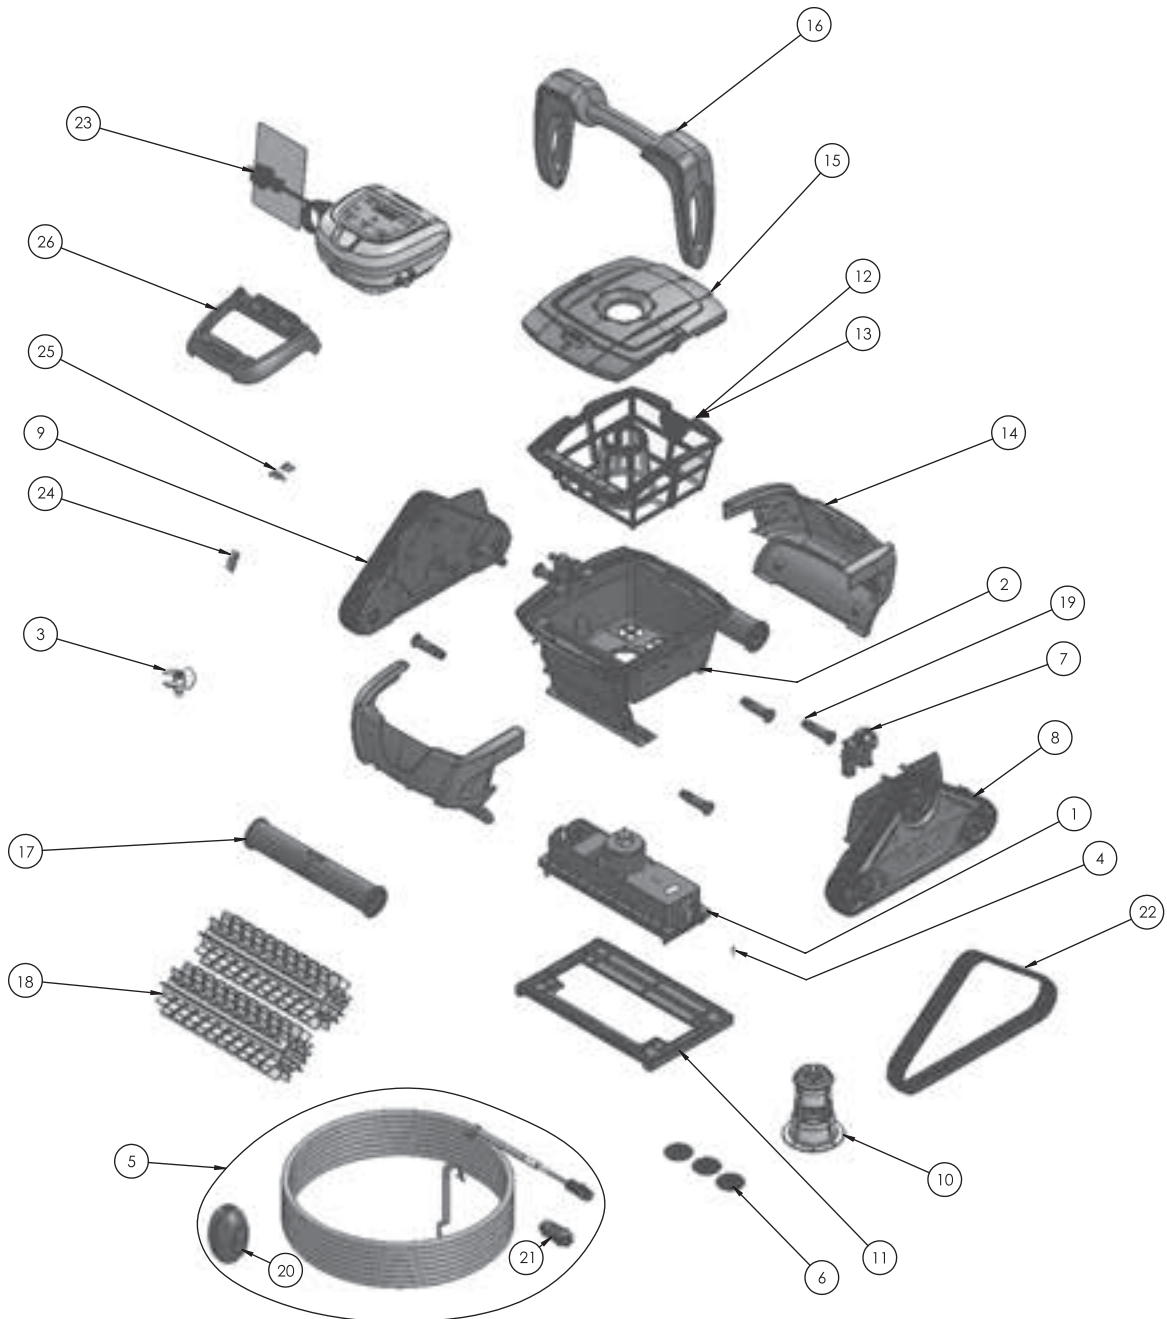

ZODIAC CX20

Rainbow Pool Products

PO Box 2388, Mansfield Qld 4122

Telephone STD 61-7-3849 5385

Facsimile STD 61-7-3849 5384

Email: info@rainbowpoolproducts.com.au

Web: www.rainbowpoolproducts.com.au

ZODIAC CX20

The Zodiac CX20 uses the power of exclusive cyclonic suction technology for optimum clean of pools floor and walls.

Complete Unit

Part No	Description
WR000053	CX20 CYCLONX

Parts

	Part No	Description
1	R0632000	MOTOR BLOCK COMPLETE
2	R0633400	BOWL C
3	R0633200	IMPELLER C
4	R0657900	PIN 4X16 STAINLESS STEEL A4
5	R0632100	FLOATING CABLE ASSEMBLY 15M
6	R0633300	EXHAUST VALVE C
7	R0633600	HANDLE SHAFT C
8	R0632303	COMPLETE GEAR BOX ASSEMBLY GREY C
9	R0632203	FREE TRACK GEAR BOX ASSEMBLY COMPL
10	R0633500	FLOW OUTLET C
11	R0633800	BOTTOM PLATE C
12	R0632600	FILTER COMPLETE 100 CYCLONX
13	R0632601	FILTER COMPLETE 200 CYCLONX
14	R0633703	BODY A GREY
15	R0632404	COVER ASSEMBLY C A-4
16	R0631904	HANDLE COMPLETE GREY
17	R0632500	BRUSH ROLLER ASSEMBLY MPP R7021
18	R0633104	BRUSH SCRUBBER MPP PMS108
19	R0634300	TRACK WHEEL KEY
20	R0634200	CABLE FLOAT CX20
21	R0634100	BODY CONNECTOR 3PTS
22	R0633900	TRACK CX20 (SET OF 2)
23	R0673900	CONTROL BOX CX20
24	R0516700	SCREW VP TCL POZI 4X12 A4
25	R0608500	SCREW VP TCL POZI 4X16 A4
26	R0662600	CONTROL UNIT BASE