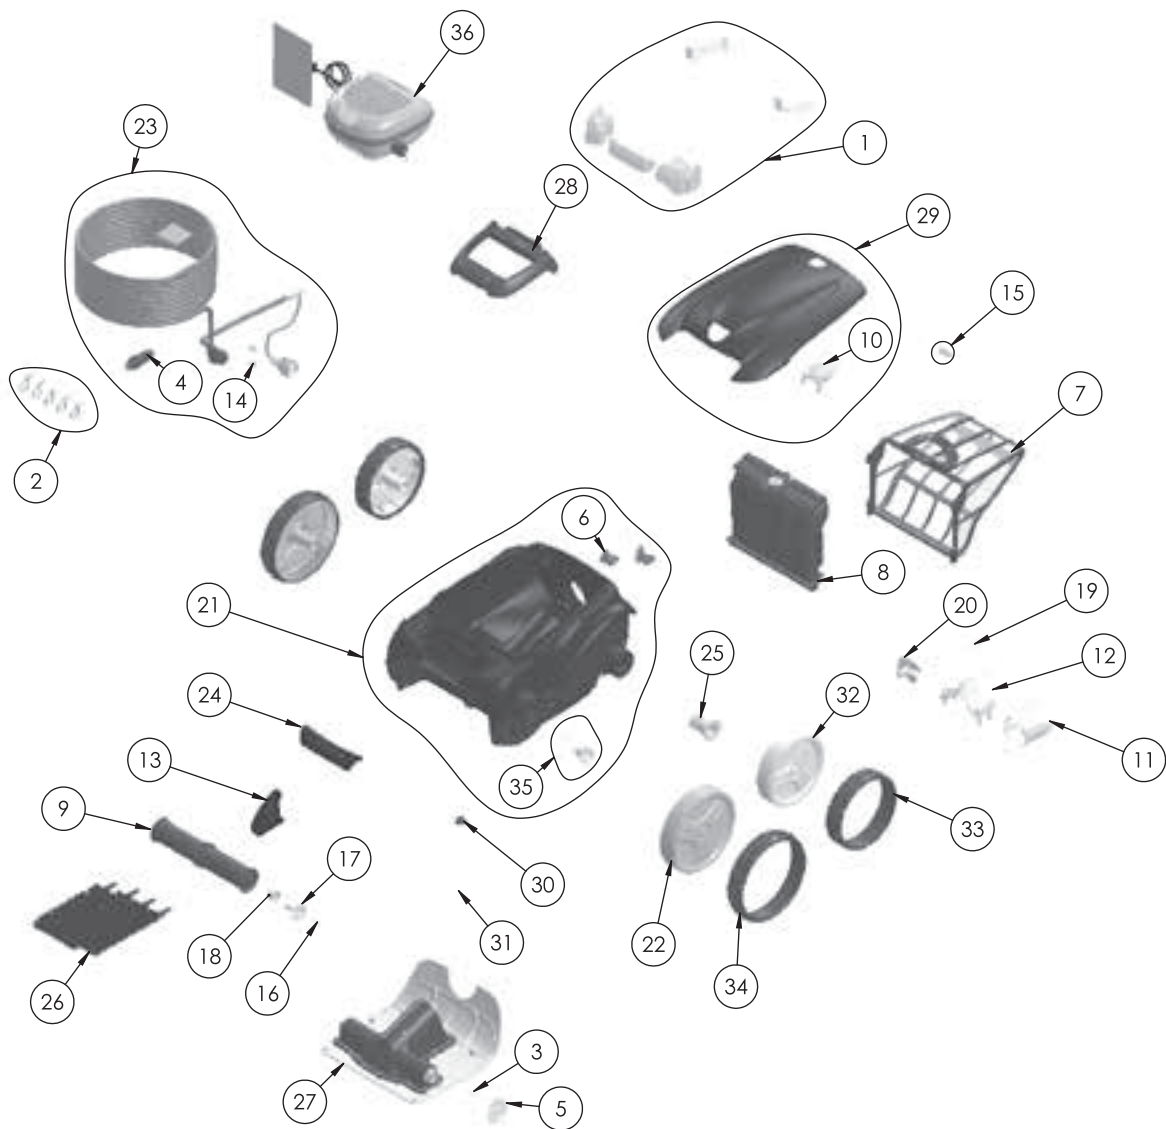

ZODIAC VX40

Rainbow Pool Products

PO Box 2388, Mansfield Qld 4122

Telephone STD 61-7-3849 5385

Facsimile STD 61-7-3849 5384

Email: info@rainbowpoolproducts.com.au

Web: www.rainbowpoolproducts.com.au

ZODIAC

VX40

Complete Unit

Part No	Description
WR000061	VX40 VORTEX PRO

Parts

	Part No	Description
1	R0539700	FLOAT
2	R0567900	FLOATING CABLE CLAMP (SET OF 5)
3	R0567800	MOTOR BLOCK SHAFT PIN (SET OF 5)
4	R0565600	FLOATING CABLE PLUG
5	R0518800	DRIVE GEAR (SET OF 2)
6	R0518100	ROLLER (SET OF 2)
7	R0643700	LARGE FILTER (200 micron)
	R0636600	100 MICRON FILTER CANISTER
8	R0517700	FILTER CANISTER SUPPORT
9	R0517400	BRUSH ROLLER (2PK)
10	R0638700	COVER LATCH GRIP PMS108
11	R0517500	FLOW OUTLET
12	R0517600	MOTOR SCREEN
13	R0518700	ROLLER SUPPORT
14	R0608500	SCREW 4 x 16MM (set of 5)
15	R0516700	SCREW 4 x 12 MM (SET OF 5)
16	R0638900	SCREW 4 x 25 MM (SET OF 5)
17	R0639000	17 GEAR (x2)
18	R0639100	OUTER BEARING (x2)
19	R0639200	SCREW 2.9 x 9.5 MM (SET OF 5)
20	R0517000	PROPELLER
21	R0589100	MAIN HOUSING 2WD II
22	R0636001	RIM LARGE R9022 ZODIAC
23	R0516800	FLOATING CABLE 18M
24	R0636500	HANDLE PMS295 LS
25	R0636700	WHEEL BUSHING ZODIAC
26	R0635900	BRUSH (SET OF 2)
27	R0637800	MOTOR BLOCK TYPE A
28	R0662600	CONTROL UNIT BASE
29	R0544700	HOOD BLUE
30	R0519000	RAMP
31	R0564500	SCREW 2.2 x 6,5mm (x5)
32	R0636100	RIM REAR R9022 ZODIAC
33	R0636300	TIRE REAR BLACK ZODIAC
34	R0636400	FRONT TYRE VORTEX TILE
35	R0517200	TRANSMISSION
36	R0699100	CONTROL BOX 1 V AUST