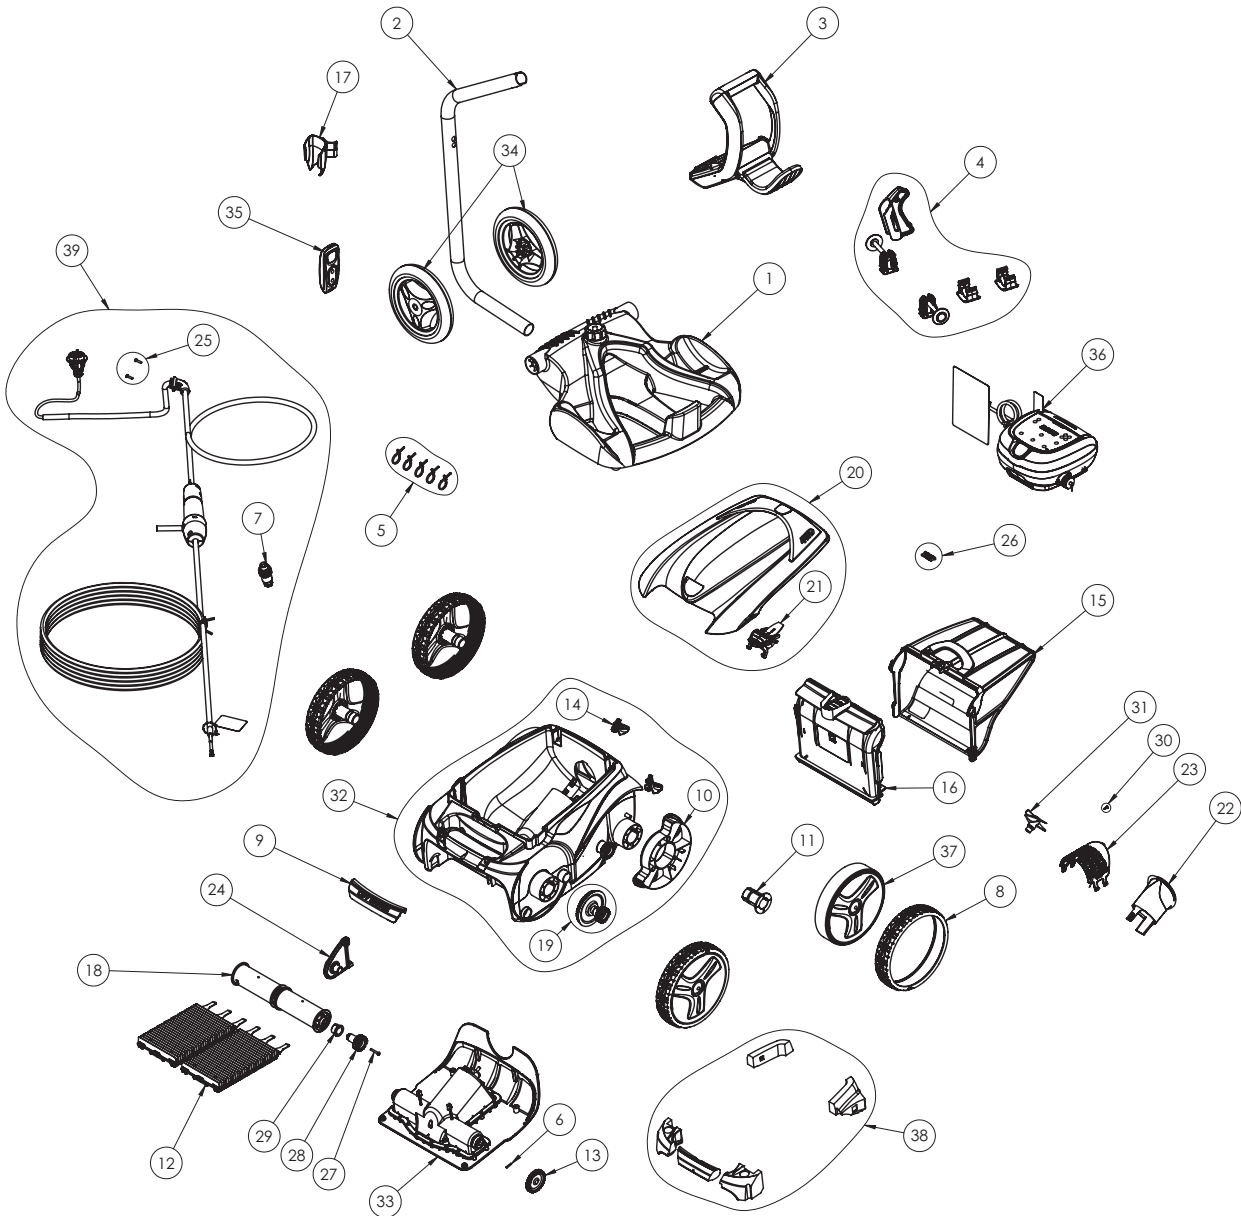

ZODIAC

VX55 4WD + SWIVEL

ZODIAC
VX55
4WD + SWIVEL

Rainbow Pool Products

PO Box 2388, Mansfield Qld 4122

Telephone STD 61-7-3849 5385

Facsimile STD 61-7-3849 5384

Email: info@rainbowpoolproducts.com.au

Web: www.rainbowpoolproducts.com.au

ZODIAC

VX55 4WD + SWIVEL

Top-of-the-line Vortex Pro VX55 4WD robotic cleaner now comes with NEW Cable Tangling Prevention Technology.

Complete Unit

Part No	Description
WR000087	VX55 4WD VORTEX PRO + SWIVEL

Parts

	Part No	Description
1	R0654800	CADDY BASE
2	R0565200	CADDY TUBE
3	R0565000	CADDY HANDLE
4	R0564900	CADDY ACCESSORIES
5	R0567900	FLOATING CABLE CLAMP, 5PK
6	R0567800	MOTOR BLOCK SHAFT PIN, 5PK
7	R0565600	FLOATING CABLE PLUG
8	R0636200	TIRE LARGE RAL9022 ZODIAC
9	R0636501	HANDLE RAL9022
10	R0540300	WHEEL COVER
11	R0636700	WHEEL BUSHING ZODIAC
12	R0638800	BRUSH (SET OF 2)
13	R0518800	DRIVE GEAR (SET OF 2)
14	R0518100	ROLLER (SET OF 2)
15	R0643700	LARGE FILTER (200 MICRON)
	R0636600	100 MICRON FILTER CANISTER
16	R0517700	FILTER CANISTER SUPPORT
17	R0548500	REMOTE CONTROL HOLSTER
18	R0517400	BRUSH ROLLER VORTEX (SET OF 2)
19	R0517200	TRANSMISSION KIT
20	R0596000	HOOD BLUE SPOILER
21	R0638700	COVER LATCH GRIP
22	R0517500	FLOW OUTLET
23	R0517600	MOTOR SCREEN
24	R0518700	ROLLER SUPPORT
25	R0608500	SCREW 4*16 MM A4 (SEF OF 5)
26	R0516700	SCREW 4*12 (SET OF 5)
27	R0638900	SCREW 4*25MM (SET OF 5)
28	R0639000	17 GEAR (SET OF 2)
29	R0639100	OUTER BEARING (SET OF 2)
30	R0639200	SCREW 2.9*9.5MM (SET OF 5)
31	R0517000	PROPELLER
32	R0539200	MAIN HOUSING 4WD BLUE
33	R0638100	MOTOR BLOCK VX55
34	R0565100	CADDY WHEEL (SET OF 2)
35	R0548400	REMOTE CONTROL
36	R0699400	CONTROL BOX VX55
37	R0636000	RIM LARGE BLACK
38	R0539700	FLOAT
39	R0726700C	SWIVEL FLOATING CABLE 21M