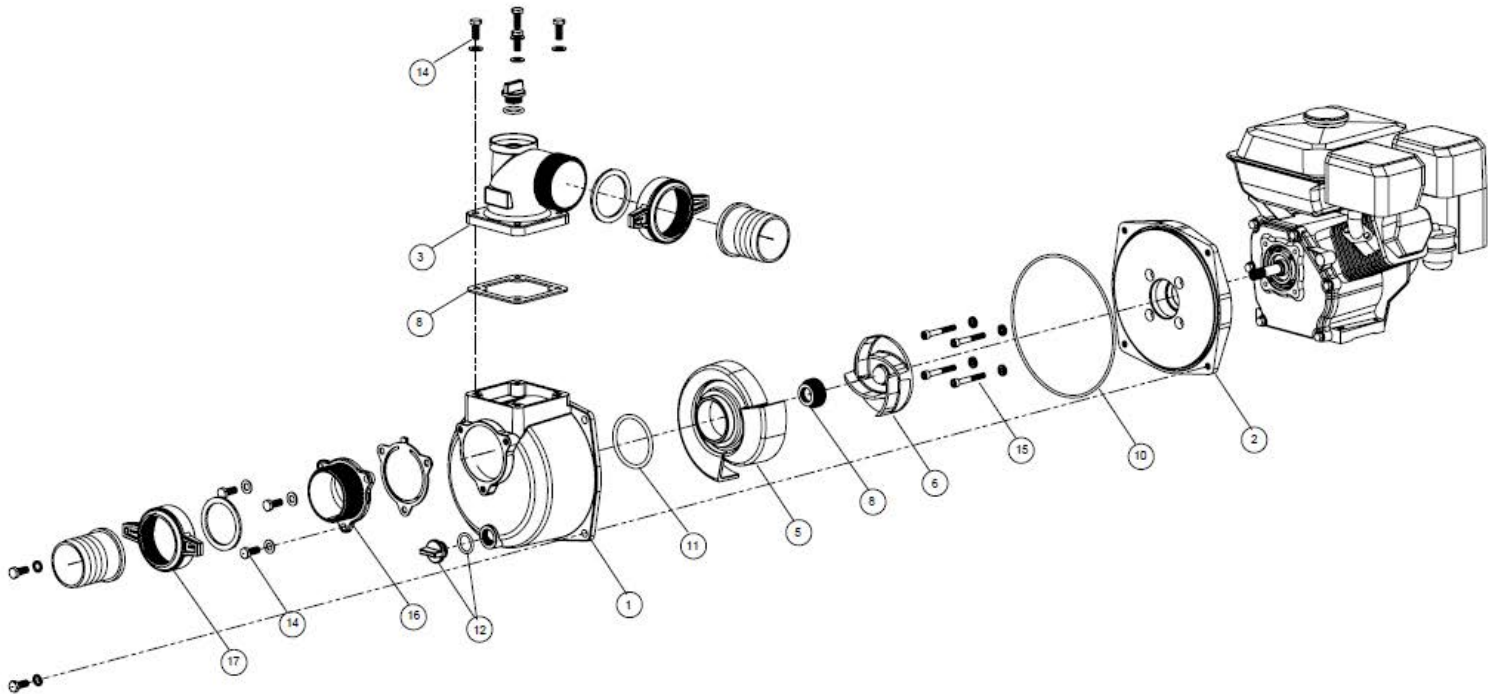

**GP960 Model**

<b>MODEL</b>	<b>GP960</b>
<b>PART NUMBER</b>	<b>333314</b>

Item	Description	Part No.	
1	Casing	801000	1PC
2	Yoke - to Suit 45mm Seal	801227	1PC
3	Flange - Delivery	801002	1PC
4	Flange - Suction	801003	1PC
5	Diffuser	705077	1PC
6	Impeller	705078	1PC
7	Washer - Spring	705079	1PC
8	Gasket - Discharge	705080	1PC
9	Seal Assembly 45mm	705089	1PC
	Seal Kit 40mm (Incl. Seal + Items 10, 11 & 13)	800889K	1PC
	Seal Kit 45mm (Incl. Seal + Items 10, 11 & 13)	800917K	1PC
10	O'ring - Casing	705082	1PC
11	O'ring - Diffuser	705083	1PC
12	Drain Plug	705084	1PC
13	Clacker Checkvalve	705086	1PC
14	Bolt - Suction & Discharge	705088	1PC
15	Bolt 5/16" UNF - Yoke	705019	1PC
16	Tail - Hose Barb	705093	1PC
17	Nut - Hose Barb	705094	1PC

Drawings are indicative only, product appearance may change slightly.

**Rainbow Pool Products**

PO Box 2388, Mansfield Qld 4122  
 Telephone STD 61-7-3849 5385  
 Facsimile STD 61-7-3849 5384  
 Email: [info@rainbowpoolproducts.com.au](mailto:info@rainbowpoolproducts.com.au)  
 Web: [www.rainbowpoolproducts.com.au](http://www.rainbowpoolproducts.com.au)